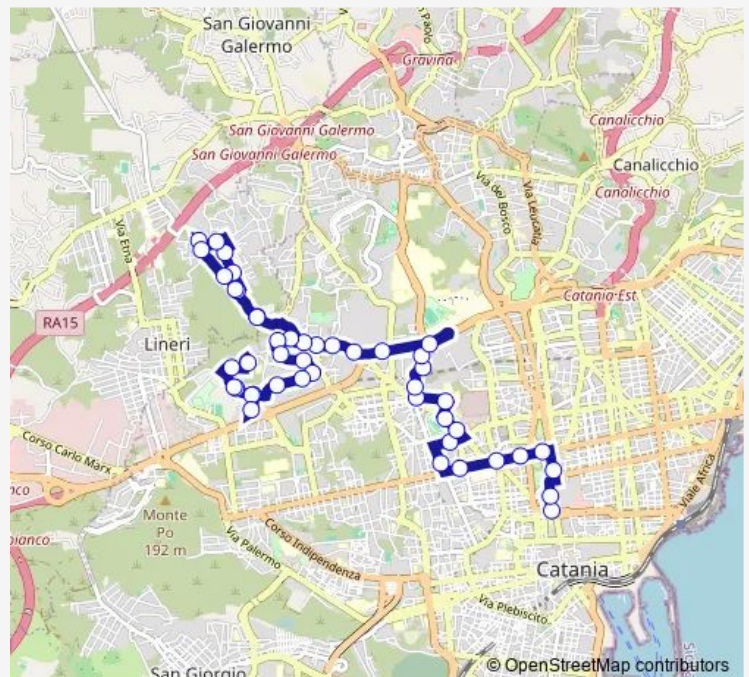

Route schedule

Terminal Borsa — Parcheggio Nesima

| | |
|-----------|-------------|
| Monday | 06:00-22:00 |
| Tuesday | 06:00-22:00 |
| Wednesday | 06:00-22:00 |
| Thursday | 06:00-22:00 |
| Friday | 06:00-22:00 |
| Saturday | 06:00-22:00 |
| Sunday | 07:00-20:30 |

Route info

Direction: Terminal Borsa

Stops: 46

Trip Duration: 0 hour 40 min

702 — Borsa - P Nesima

San Nullo Catania

Poggio del Lupo ingresso Misterbianco

Poggio del Lupo Aristotele, Est

Arezzo San Giacomo Est

Ota

Borgese

Arezzo San Giacomo Ovest

San Giacomo Amari

Parcheggio Nesima

Direction

Parceggio Nesima — Terminal Borsa

Thursday 06:35-22:40

Friday 06:35-22:40

Saturday 06:35-22:40

Sunday 07:35-21:10

Route info

Direction: Parceggio Nesima

Stops: 27

Trip Duration: 0 hour 30 min