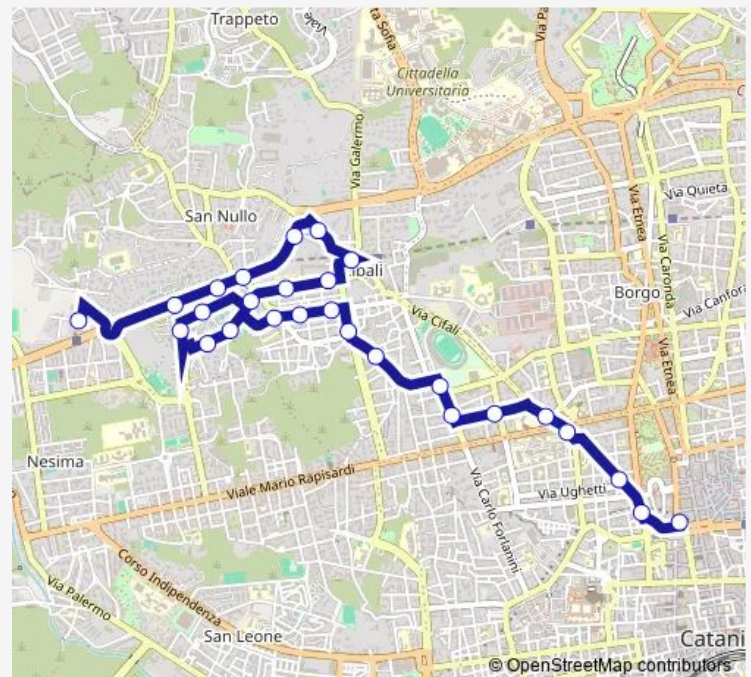

### Route schedule

Terminal Borsa — Parcheggio Nesima

Monday 06:00-22:00

Tuesday 06:00-22:00

Wednesday 06:00-22:00

Thursday 06:00-22:00

Friday 06:00-22:00

Saturday 06:00-22:00

### Route info

Direction: Terminal Borsa

Stops: 46

Trip Duration: 0 hour 45 min

702 — Borsa - P Nesima

San Nullo Catania

Poggio del Lupo ingresso Misterbianco

Poggio del Lupo Aristotele, Est