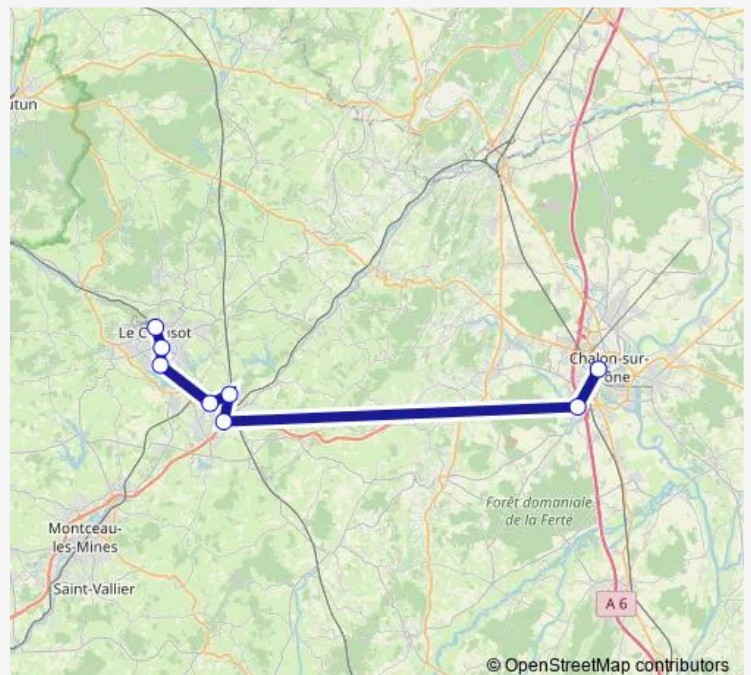

Gare Tgv

Gare Sncf

Mairie

Site Industriel

Gare Sncf

Route schedule

Gare Routière — Gare Sncf

Monday 05:30-21:50

Tuesday 05:30-21:50

Wednesday 05:30-21:50

Thursday 05:30-21:50

Friday 05:30-21:50

Saturday 05:30-21:50

Sunday 05:30-21:50

Route info

Direction: Gare Routière

Stops: 8

Trip Duration: 1 hour 0 min

702 — Chalon - Gare TGV Creusot - LE Creusot

Direction

Gare Sncf — Gare Routière

8 stops

[Open route schedule](#)

Gare Sncf