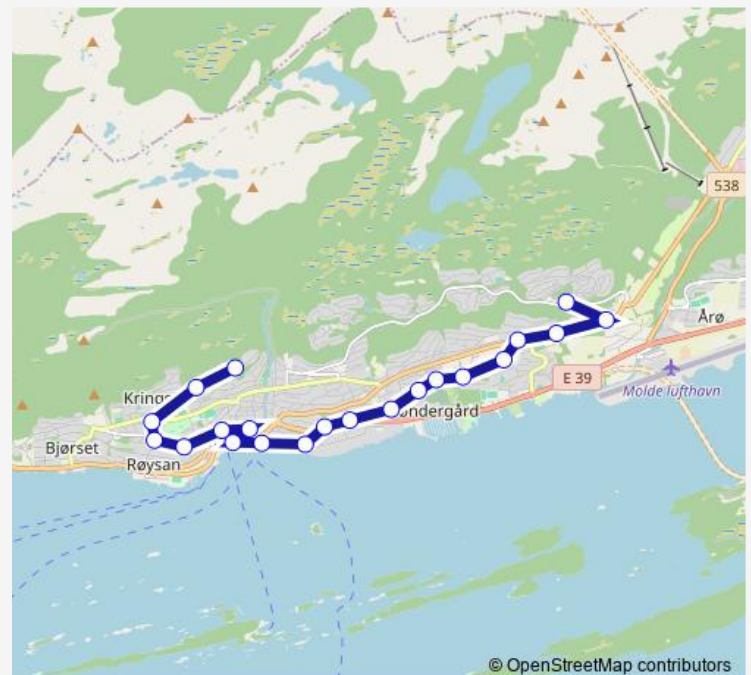

Thursday 05:50-23:18

Friday 05:50-23:18

Saturday 08:20-23:20

Sunday 12:20-23:20

Route info

Direction: Råkhaugvegen

Stops: 21

Trip Duration: 0 hour 27 min