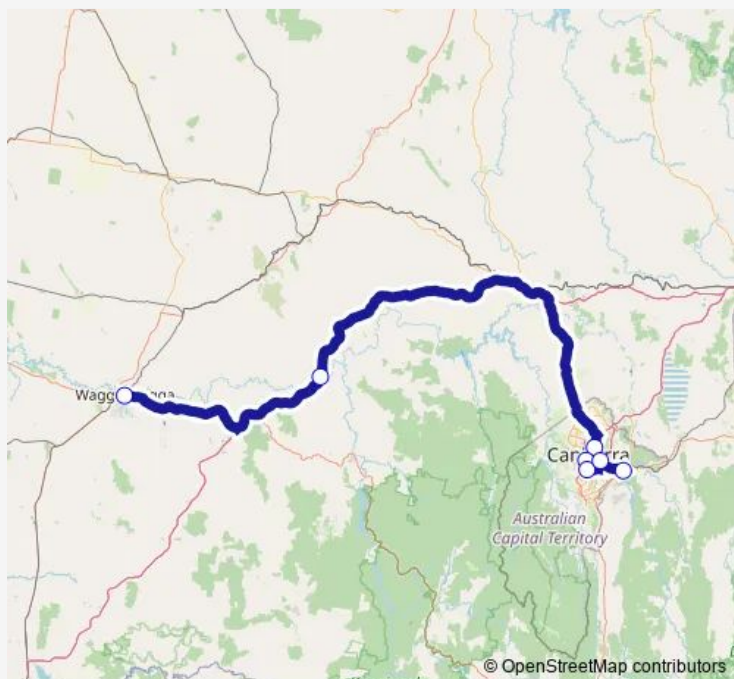

Regional Coach Service 702 Wagga Wagga to Queanbeyan Bus Interchange

[Go to website](#)

Direction

Wagga Wagga Station, Coach Bay 1 — Queanbeyan Interchange, Stand 4

7 stops

[Open route schedule](#)

Wagga Wagga Station, Coach Bay 1

Gundagai Visitor Information Centre, Sheridan St

Alinga St After Marcus Clarke St

John James Hospital, Strickland Cr

Canberra Hospital, Yamba Dr

Canberra Station, Coach Stop

Queanbeyan Interchange, Stand 4

Route schedule

Wagga Wagga Station, Coach Bay 1 — Queanbeyan Interchange, Stand 4

Monday	07:00
Tuesday	—
Wednesday	—
Thursday	—
Friday	07:00
Saturday	—
Sunday	—

Route info

Direction: Wagga Wagga Station, Coach Bay 1

Stops: 7

Trip Duration: 3 hour 55 min