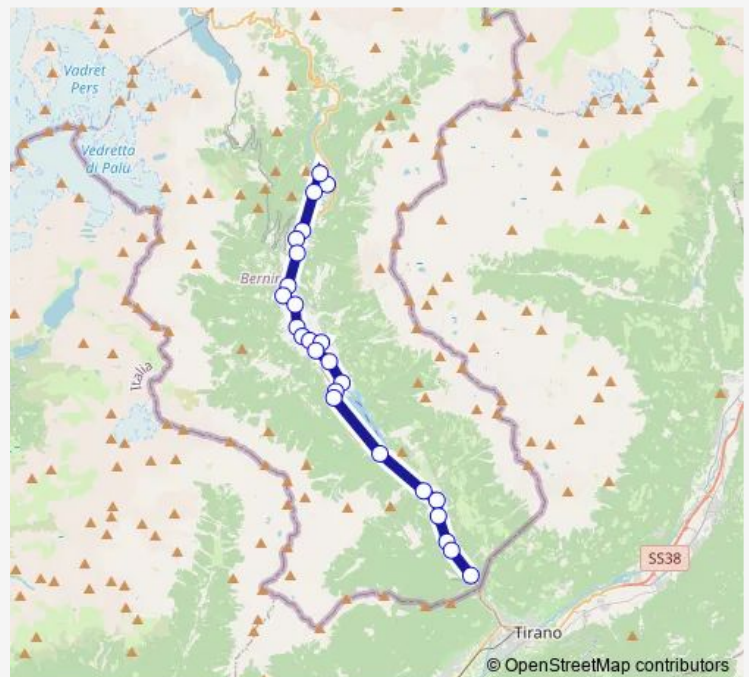

### Direction

undefined — undefined

0 stops

[Open route schedule](#)

### Route schedule

undefined — undefined

Monday 07:05-17:58

Tuesday 07:05-17:58

Wednesday 07:05-17:58

Thursday 07:05-17:58

Friday 07:05-17:58

Saturday 07:38-02:30<sup>+1</sup>

### Route info

Direction:

Stops: 0

Trip Duration: – min

■ 702

## Route info

Direction:

Stops: 0

Trip Duration: — min