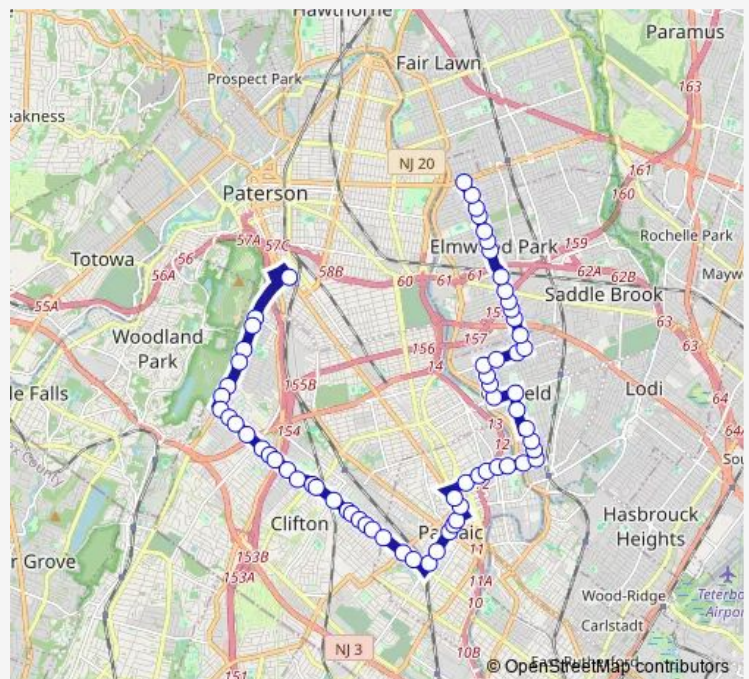

Direction

Main ST AT ST Joseph'S Univ MED Ctr — Boulevard AT RT-4 (Broadway)

66 stops

[Open route schedule](#)

Main ST AT ST Joseph'S Univ MED Ctr

Valley RD AT Fenner Ave

Valley RD AT Gillies St

Valley RD AT Dewey Ave

VAN Houten AVE AT Samuel Ave

VAN Houten AVE AT Spencer Ave

Route schedule

Main ST AT ST Joseph'S Univ MED Ctr — Boulevard AT RT-4 (Broadway)

Monday 06:15-18:35

Tuesday 06:15-18:35

Wednesday 06:15-18:35

Thursday 06:15-18:35

Friday 06:15-18:35

Saturday 08:50-17:30

Sunday —

Route info

Direction: Main ST AT ST Joseph'S Univ MED Ctr

Stops: 66

Trip Duration: 0 hour 50 min

VAN Houten AVE AT Huron Ave

VAN Houten AVE AT Marconi St

VAN Houten AVE AT Althea St

VAN Houten AVE AT Wesley St

VAN Houten AVE AT Broadway

VAN Houten AVE AT Albion St#

Passaic AVE AT Ascension Pl

Passaic AVE AT Aycrigg Ave

Passaic AVE AT Paulison Ave