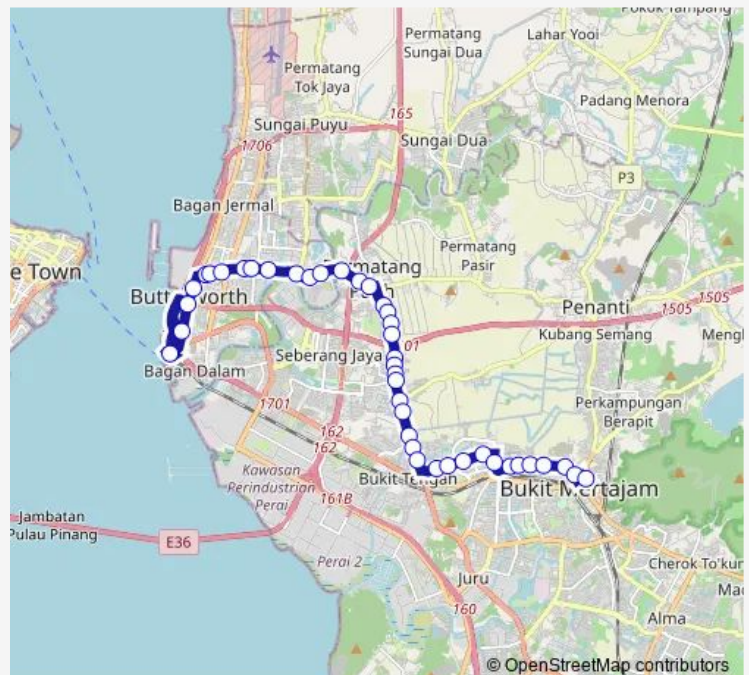

Direction

(M1) Penang Sentral — (M1) The Summit

41 stops

[Open route schedule](#)

- (M1) Penang Sentral
- Taman Selat
- Pejabat Kesihatan Spu
- Public Mutual Bagan Luar
- Maktab Wan Jah
- Pangsapuri Telaga Emas
- Sjkc Chung Hwa 1
- Taman Cantik
- Taman Bagan
- Shell Mak Mandin
- Kawasan Industri Mak Mandin
- Taman Ampang Jajar
- PPR Ampang Jajar
- Taman Bandar Ampang Jajar
- Pasar Malam Arowana
- Taman Arowana
- Kompleks Fareeda
- Permatang Janggus
- Masjid Permatang Janggus
- Permatang Janggus 2
- Shell Permatang To' Kandu

Route schedule

(M1) Penang Sentral — (M1) The Summit

Monday	06:00-22:30
Tuesday	06:00-22:30
Wednesday	06:00-22:30
Thursday	06:00-22:30
Friday	06:00-22:30
Saturday	06:00-22:30
Sunday	06:00-22:30

Route info

Direction: (M1) Penang Sentral

Stops: 41

Trip Duration: 0 hour 48 min

Klinik Desa Kampung Pertama

Kampung Pertama Baru

Masjid Papan

Uitm

(M3) Pusat Komersial Permatang Pauh

Wednesday 06:00-21:05

Thursday 06:00-21:05

Friday 06:00-21:10

Saturday 06:00-21:00

Sunday 06:00-21:00

Route info

Direction: (M1) The Summit

Stops: 41