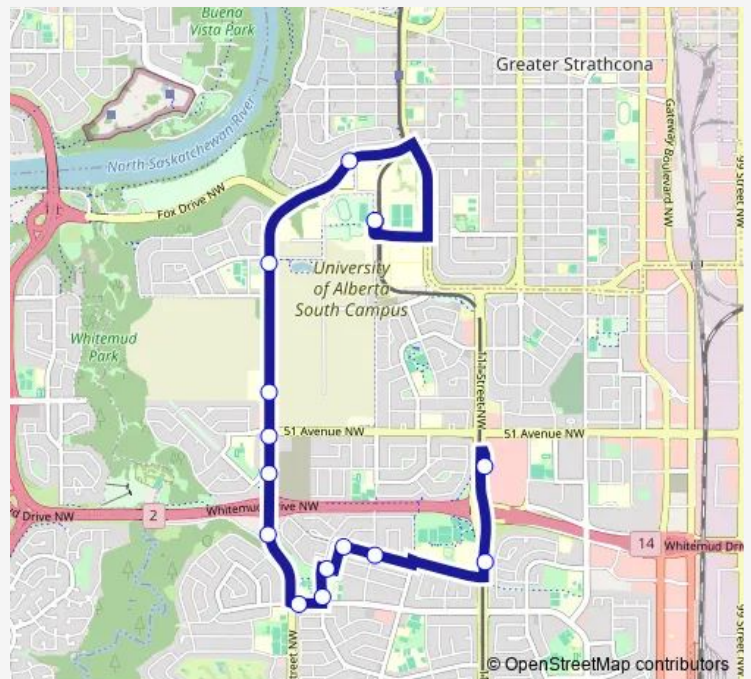

117 Street & 41 Avenue

116 Street & 43 Avenue

115 Street & 43 Avenue

111 Street & 43 Avenue

Southgate Transit Centre Bay C

**Route schedule**

South Campus Fort Edmonton Transit Centre Bay I — Southgate Transit Centre Bay C

Monday 05:47-21:44

Tuesday 05:47-21:44

Wednesday 05:47-21:44

Thursday 05:47-21:44

Friday 05:47-21:44

Saturday 07:09-20:10

Sunday 09:19-18:49

**Route info**

Direction: South Campus Fort Edmonton Transit Centre Bay I

Stops: 14

Trip Duration: 0 hour 18 min

702 — Southgate - South Campus

## Direction

Southgate Transit Centre Bay C — South Campus Fort  
Edmonton Transit Centre Bay N

18 stops

[Open route schedule](#)

Southgate Transit Centre Bay C

111 Street & 43 Avenue

114 Street & 43 Avenue