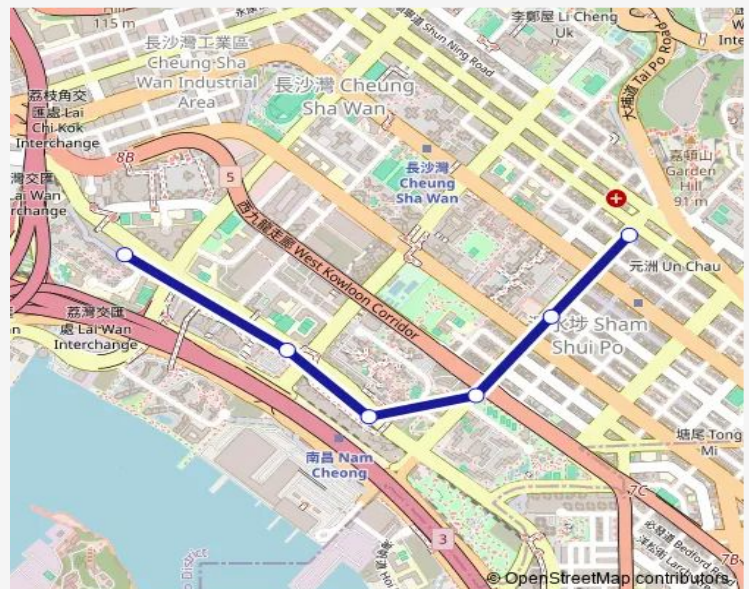

6 stops

[Open route schedule](#)

[Ctb] FUK Wing Street, YEN Chow Street[[Kmb+Ctb] FUK Wing Street Sham Shui PO/
Fuk Wing Street, YEN Chow Street[[Kmb] FUK Wing Street Sham Shui Po

[Ctb] TAI NAM Street, YEN Chow Street[[Kmb] KI Lung Street Sham Shui Po

[Ctb] Tung Chau Street Park, YEN Chow Street[[Kmb+Ctb] Tung Chau Street Park/
Tung Chau Street Park, YEN Chow Street[[Kmb] Tung Chau Street Park

[Ctb] NAM Cheong Station, Sham Mong Road[[Kmb+Ctb] FU Cheong Estate/
Nam Cheong Station, Sham Mong Road[[Kmb] FU Cheong Estate

[Ctb] HOI TAT Estate, Sham Mong Road[[Kmb+Ctb] Tonkin Street West/
Hoi TAT Estate, Sham Mong Road[[Kmb] Tonkin Street West

[Ctb] HOI LAI Estate[[Kmb+Ctb] HOI LAI Estate BUS Terminus/
Hoi LAI Estate

Route schedule

[Ctb] FUK Wing Street, YEN Chow Street[[Kmb+Ctb] FUK Wing Street Sham Shui PO/
Fuk Wing Street, YEN Chow Street[[Kmb] FUK Wing Street Sham Shui Po — [Ctb] HOI LAI Estate[[Kmb+Ctb] HOI LAI Estate BUS Terminus/
Hoi LAI Estate

Monday	07:25
Tuesday	07:25
Wednesday	07:25
Thursday	07:25
Friday	07:25
Saturday	—
Sunday	—

Route info

Direction: [Ctb] FUK Wing Street, YEN Chow Street[[Kmb+Ctb] FUK Wing Street Sham Shui PO/
Fuk Wing Street, YEN Chow Street[[Kmb] FUK Wing Street Sham Shui Po

Stops: 6

Trip Duration: 0 hour 13 min