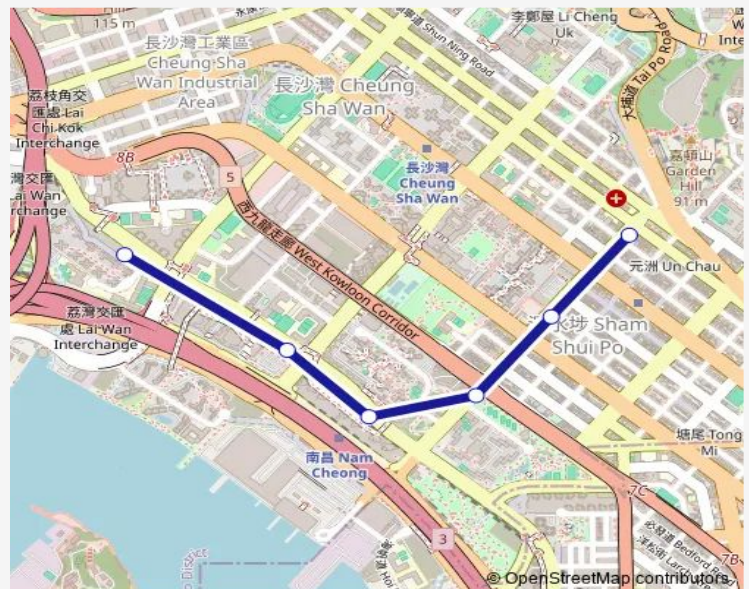

6 stops

[Open route schedule](#)

[Ctb] FUK Wing Street, YEN Chow Street[[Kmb+Ctb] FUK Wing Street Sham Shui PO/
Fuk Wing Street, YEN Chow Street[[Kmb] FUK Wing Street Sham Shui Po

[Ctb] TAI NAN Street, YEN Chow Street[[Kmb] KI Lung Street Sham Shui Po

[Ctb] Tung Chau Street Park, YEN Chow Street[[Kmb+Ctb] Tung Chau Street Park/
Tung Chau Street Park, YEN Chow Street[[Kmb] Tung Chau Street Park

[Ctb] NAM Cheong Station, Sham Mong Road[[Kmb+Ctb] FU Cheong Estate/
Nam Cheong Station, Sham Mong Road[[Kmb] FU Cheong Estate

[Ctb] HOI TAT Estate, Sham Mong Road[[Kmb+Ctb] Tonkin Street West/
Hoi TAT Estate, Sham Mong Road[[Kmb] Tonkin Street West

[Ctb] HOI LAI Estate[[Kmb+Ctb] HOI LAI Estate BUS Terminus/
Hoi LAI Estate

Route schedule

[Ctb] FUK Wing Street, YEN Chow Street[[Kmb+Ctb] FUK Wing Street Sham Shui PO/
Fuk Wing Street, YEN Chow Street[[Kmb] FUK Wing Street Sham Shui Po — [Ctb] HOI LAI Estate[[Kmb+Ctb] HOI LAI Estate BUS Terminus/
Hoi LAI Estate

Monday	07:25
Tuesday	07:25
Wednesday	07:25
Thursday	07:25
Friday	07:25
Saturday	—
Sunday	—

Route info

Direction: [Ctb] FUK Wing Street, YEN Chow Street[[Kmb+Ctb] FUK Wing Street Sham Shui PO/
Fuk Wing Street, YEN Chow Street[[Kmb] FUK Wing Street Sham Shui Po

Stops: 6

Trip Duration: 0 hour 12 min