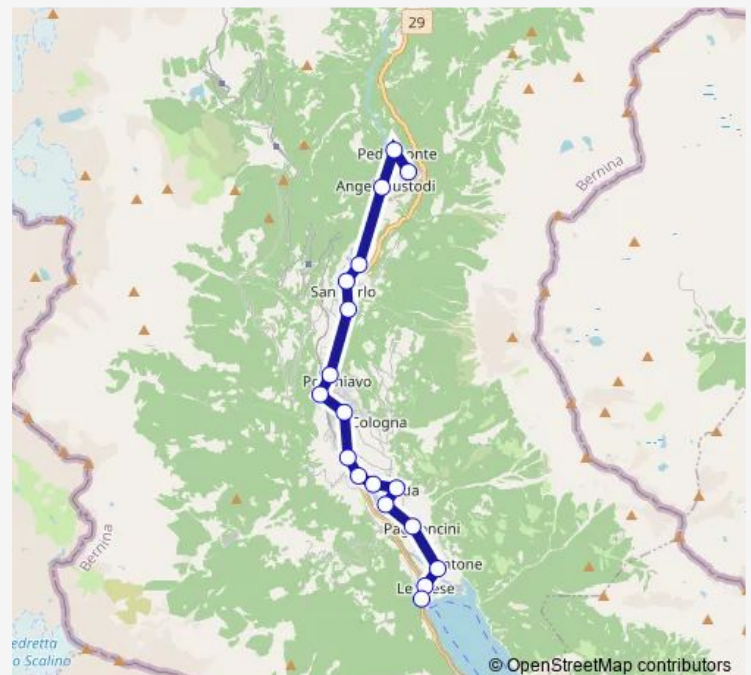

Tuesday 08:33

Wednesday 08:33

Thursday 08:33

Friday 08:33

Saturday 08:33

Sunday 08:33

Route info

Direction: Le Prese, Stazione

Stops: 17

Trip Duration: 0 hour 27 min

Direction

S. Carlo GR, Percosta — Le Prese, Stazione

17 stops

[Open route schedule](#)

S. Carlo GR, Percosta

S. Carlo GR, Permunt

Friday 11:35

Saturday —

Sunday —

Route info

Direction: Le Prese, Stazione

Stops: 18

Trip Duration: 0 hour 32 min

Direction

Wednesday 18:03

Thursday 18:03

Friday 18:03

Saturday 18:03

Sunday 18:03

Route info

Direction: Le Prese, Stazione

Stops: 17