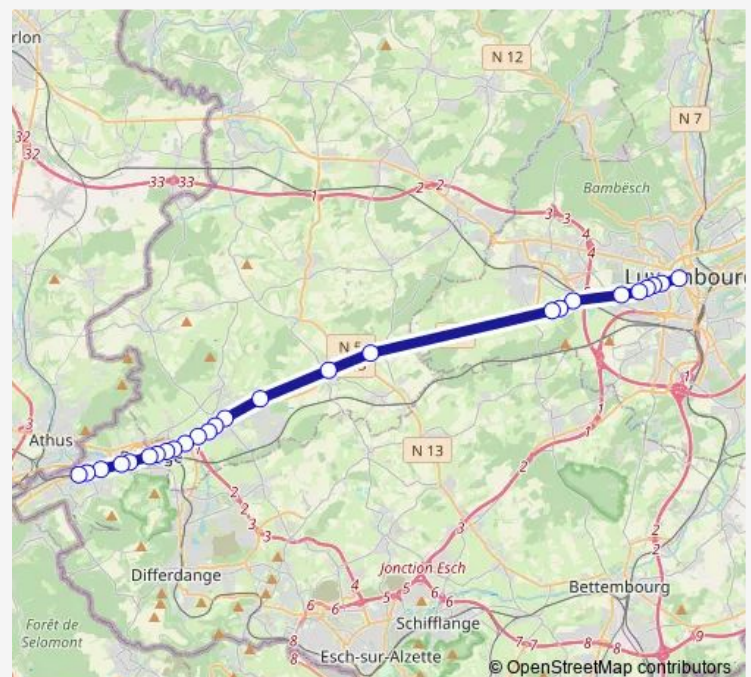

Direction

Luxembourg/Centre, Monterey — Rodange, Gare routière

26 stops

[Open route schedule](#)

Luxembourg/Centre, Monterey

Belair, Crécy

Belair, Franciscaines

Merl, Parc

Saturday —

Sunday —

Route info

Direction: Luxembourg/Centre, Monterey

Stops: 26

Trip Duration: 0 hour 41 min

Pétange, Cactus

Pétange, Porte Lamadelaine

Lamadelaine, Route de Luxembourg

Rodange, Raths

Rodange, Gare routière

Direction

Rodange, Gare routière — Luxembourg/Centre, Monterey

26 stops

[Open route schedule](#)

Rodange, Gare routière

Route schedule

Rodange, Gare routière — Luxembourg/Centre, Monterey

Monday 06:21-19:21

Tuesday 06:21-19:21

Wednesday 06:21-19:21

Thursday 06:21-19:21

Friday 06:21-19:21

Saturday —