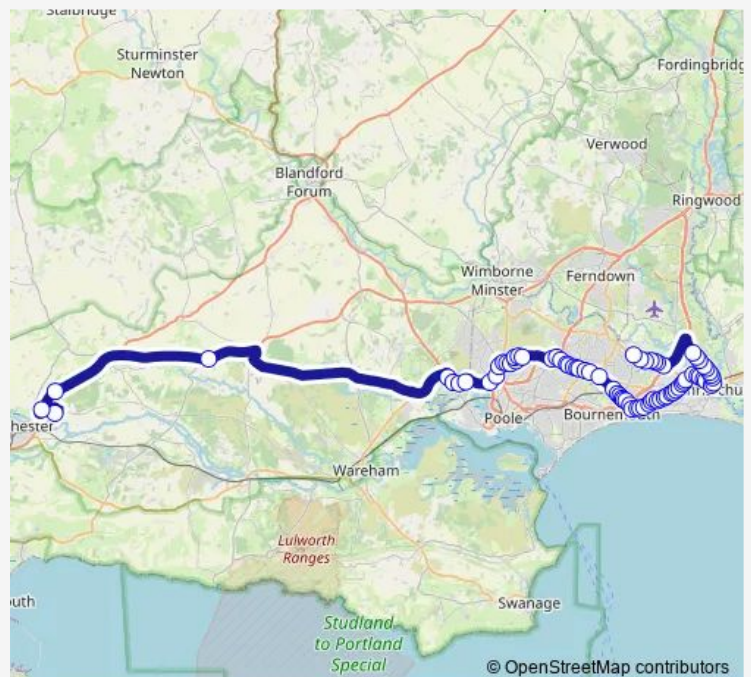

Alderney West

Mountbatten Roundabout, Wallisdown Road

Discovery Court

Route schedule

Kingston Maurward College — Broadway Co-op

Monday 16:15

Tuesday 16:15

Wednesday 16:15

Thursday 16:15

Friday 16:15

Saturday —

Sunday —

Route info

Direction: Kingston Maurward College

Stops: 76

Trip Duration: 1 hour 49 min

Talbot Manor

Stokewood Road

Cemetery Junction, Lansdowne Road

Milton Road

Beechey Road

Park Road

Bournemouth Rail Station [5]

Kilmarnock Road

Stops: 77

Trip Duration: 2 hour 5 min

Hambledon Road

Harewood Avenue

Spurgeon Road

Pokesdown Rail Station

Hannington Road

Parkwood Road