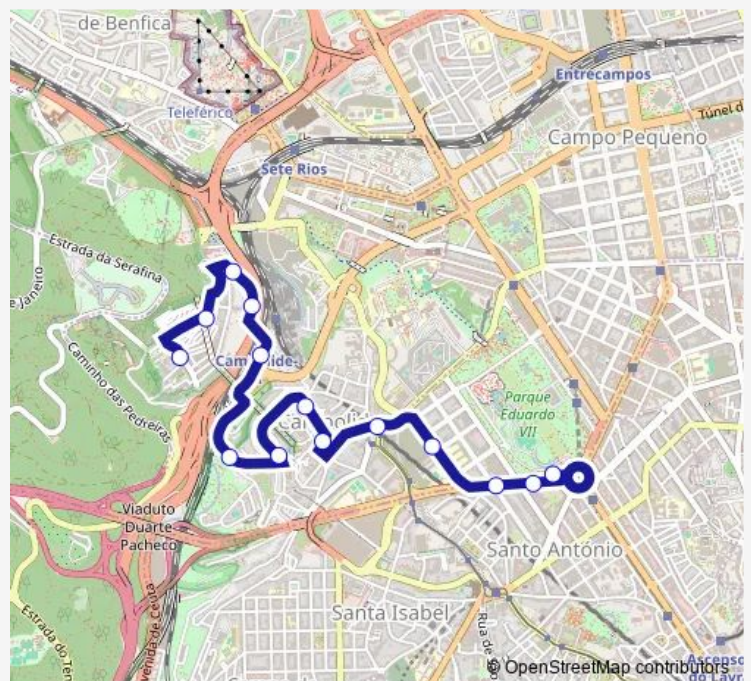

Thursday 00:20-23:40

Friday 00:20-23:40

Saturday 00:20-23:40

Sunday 00:20-23:40

Route info

Direction: Marquês Pombal

Stops: 13

Trip Duration: 0 hour 14 min

Sunday 00:00-23:20

Route info

Direction: Serafina

Stops: 13

Trip Duration: 0 hour 13 min

Direction

B. Liberdade — Marquês Pombal

14 stops