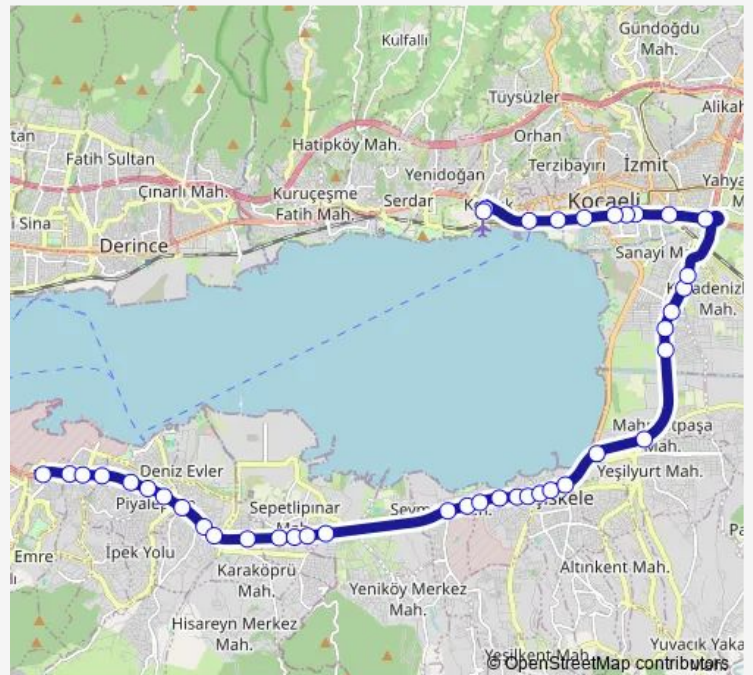

Thursday 00:05-23:30

Friday 00:05-23:30

Saturday 00:05-23:30

Sunday 00:05-23:30

Route info

Direction: Bati Terminali Peronlar

Stops: 44

Trip Duration: 0 hour 37 min