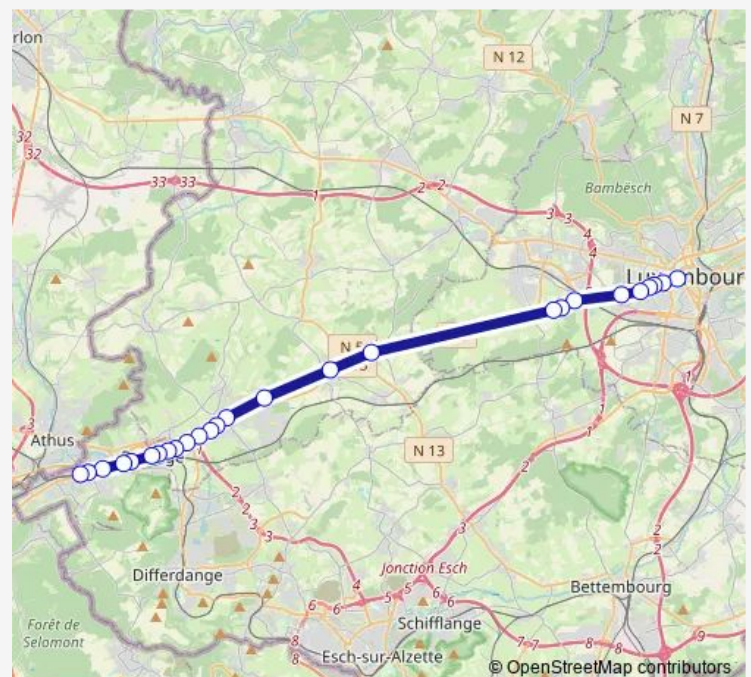

Bertrange, Automobilclub

Bertrange (Helfenterbrück), Quai 3

LUX Merl, Laang Heck

Route schedule

Rodange, Gare — LUX Centre, Monterey quai 5

Monday 06:21-19:21

Tuesday 06:21-19:21

Wednesday 06:21-19:21

Thursday 06:21-19:21

Friday 06:21-19:21

Saturday —

Sunday —

Route info

Direction: Rodange, Gare

Stops: 26

Trip Duration: 0 hour 32 min

702

BusMaps

LUX Belair, Place de France quai 1

LUX Merl, Parc

LUX Belair, Franciscaines

LUX Belair, Crécy

LUX Centre, Monterey quai 5

Direction

Wednesday 06:26-19:26

Thursday 06:26-19:26

Friday 06:26-19:26

Saturday —

Sunday —

Route info

Direction: LUX Centre, Monterey quai 5

Stops: 26