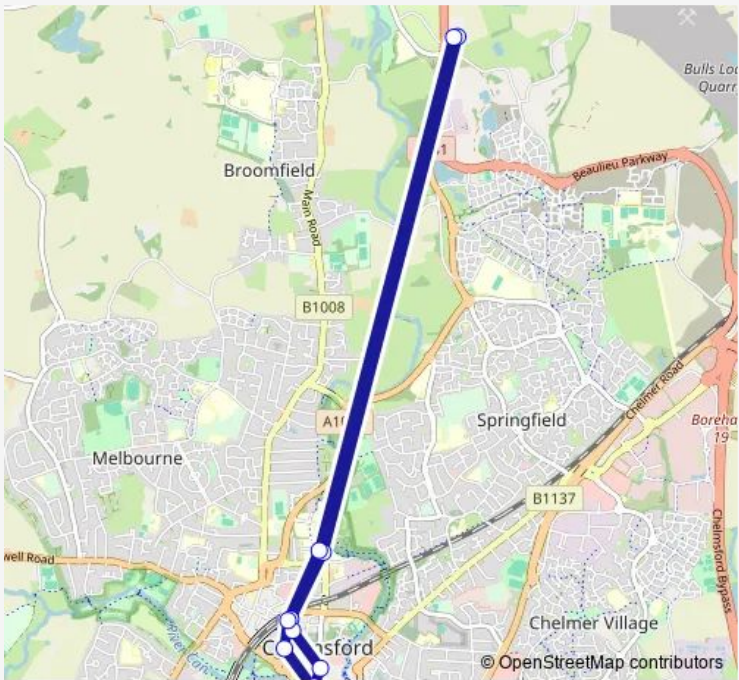

Bus 702 Chelmer Valley Park & Ride

[Go to website](#)

Direction
 Chelmer Valley Park-and-Ride — Chelmer Valley Park-and-Ride

11 stops

[Open route schedule](#)

- Chelmer Valley Park-and-Ride
- Anglia Ruskin University
- Station
- Careers Office
- High Chelmer
- Job Centre
- Parkway
- Victoria Road South
- Station
- Anglia Ruskin University
- Chelmer Valley Park-and-Ride

Route schedule
 Chelmer Valley Park-and-Ride — Chelmer Valley Park-and-Ride

Monday	06:30-20:45
Tuesday	06:30-20:45
Wednesday	06:30-20:45
Thursday	06:30-20:45
Friday	06:30-20:45
Saturday	07:00-19:45
Sunday	—

Route info

Direction: Chelmer Valley Park-and-Ride

Stops: 11

Trip Duration: 0 hour 32 min

702 Bus time schedules and route maps are available in an offline PDF at busmaps.com. Use the busmaps.com website to see live bus times, train schedule or subway schedule, and step-by-step directions for all public transit in Chelmsford