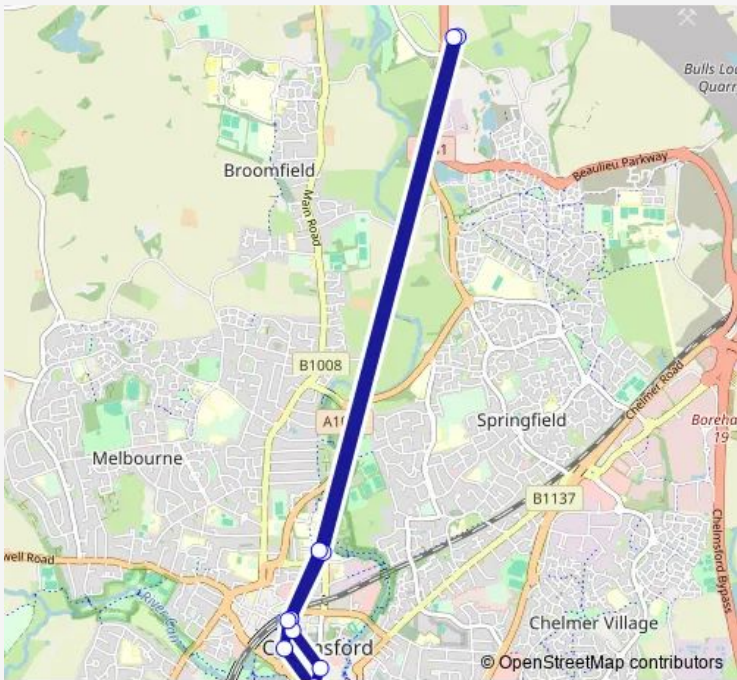

Bus 702 Chelmer Valley Park & Ride

[Go to website](#)

Direction
 Chelmer Valley Park-and-Ride — Chelmer Valley Park-and-Ride

11 stops

[Open route schedule](#)

- Chelmer Valley Park-and-Ride
- Anglia Ruskin University
- Station
- Careers Office
- High Chelmer
- Job Centre
- Parkway
- Victoria Road South
- Station
- Anglia Ruskin University
- Chelmer Valley Park-and-Ride

Route schedule
 Chelmer Valley Park-and-Ride — Chelmer Valley Park-and-Ride

Monday	06:30-20:45
Tuesday	06:30-20:45
Wednesday	06:30-20:45
Thursday	06:30-20:45
Friday	06:30-20:45
Saturday	07:00-19:45
Sunday	—

Route info

Direction: Chelmer Valley Park-and-Ride

Stops: 11

Trip Duration: 0 hour 35 min

702 Bus time schedules and route maps are available in an offline PDF at busmaps.com. Use the busmaps.com website to see live bus times, train schedule or subway schedule, and step-by-step directions for all public transit in Chelmsford