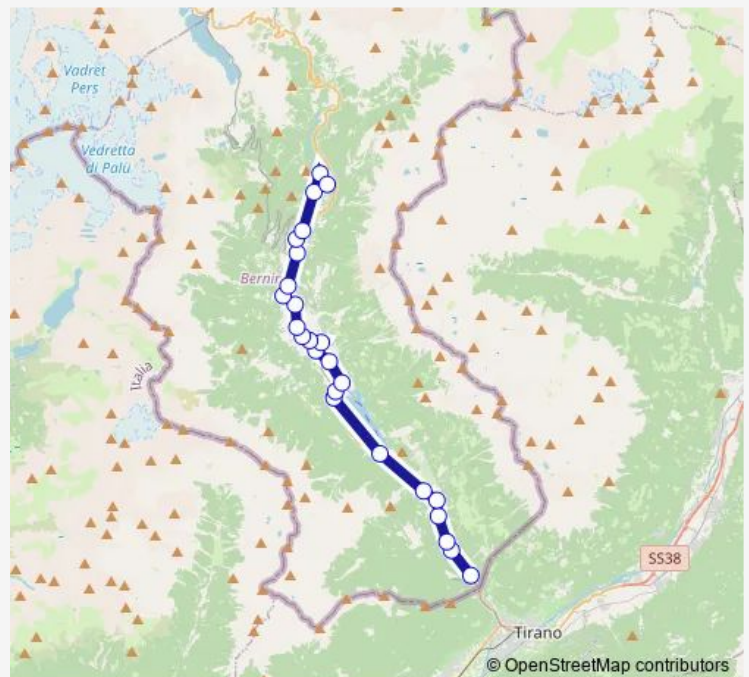

Saturday 24:30-02:30⁺¹

Sunday 03:30

Route info

Direction: S. Carlo GR, Permunt

Stops: 23

Trip Duration: 0 hour 36 min

702 — B 702

Campascio, Zalende