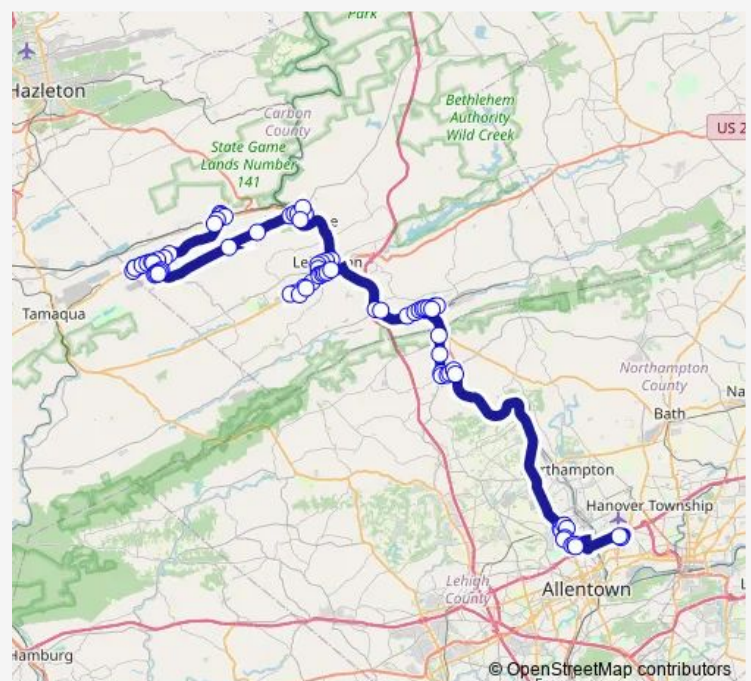

Lansford Midrise

Pine at Hazard Eb

White at Oak - Summit Hill

White at Market - Summit Hill

Walnut St at Ludlow St - Summit Hill

Route schedule

Carbon Depot Exit — Airport Shopping Center Target

Monday 09:30

Tuesday —

Wednesday —

Thursday —

Friday 09:30

Saturday —

Sunday —

Route info

Direction: Carbon Depot Exit

Stops: 78

Trip Duration: 2 hour 45 min

702 — 702 - Nesquehoning - Airport Shopping Ce

Ludlow Park - Summit Hill

Ludlow at Chestnut - Summit Hill

Mauch Chunk Lake Park Entrance

Center at Lentz SB - Jim Thorpe