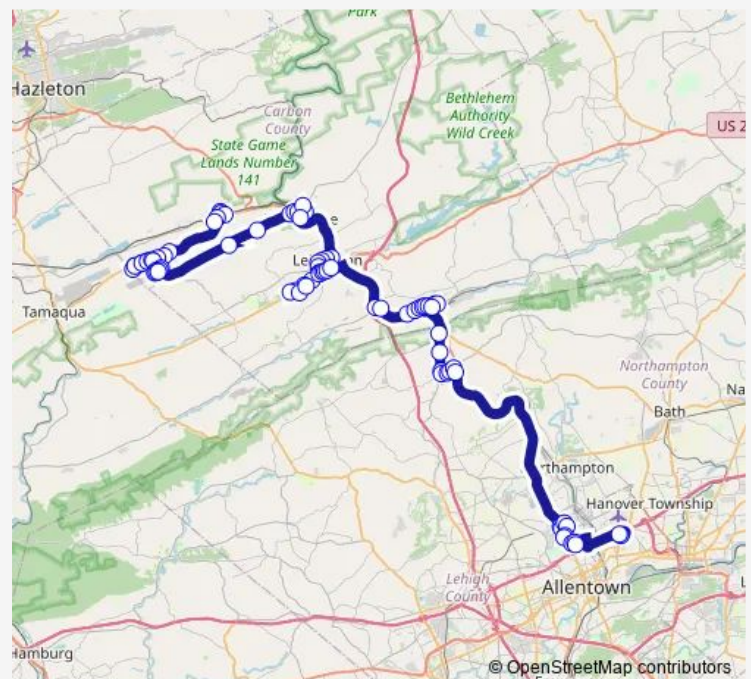

White at Oak - Summit Hill

White at Market - Summit Hill

Walnut St at Ludlow St - Summit Hill

Route schedule

Carbon Depot Exit — Airport Shopping Center Target

Monday 09:30

Tuesday —

Wednesday —

Thursday —

Friday 09:30

Saturday —

Sunday —

Route info

Direction: Carbon Depot Exit

Stops: 78

Trip Duration: 2 hour 45 min

702 — 702 - Nesquehoning - Airport Shopping Ce

Ludlow Park - Summit Hill

Ludlow at Chestnut - Summit Hill

Mauch Chunk Lake Park Entrance

Center at Lentz SB - Jim Thorpe

Center at Cedar SB - Jim Thorpe

Center at Pine SB - Jim Thorpe