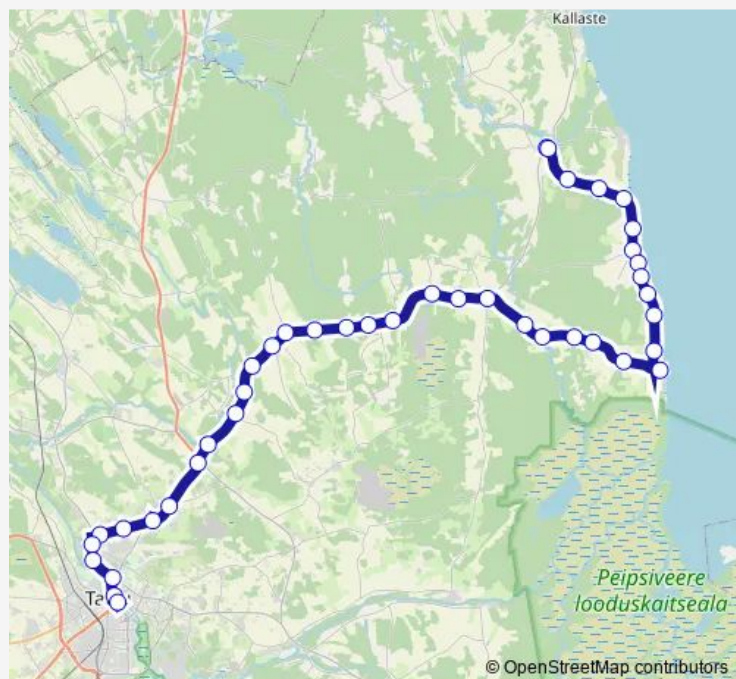

Saturday 15:45

Sunday 15:45

Route info

Direction: Alatskivi

Stops: 41

Trip Duration: 1 hour 15 min

Sookalduse

Teini