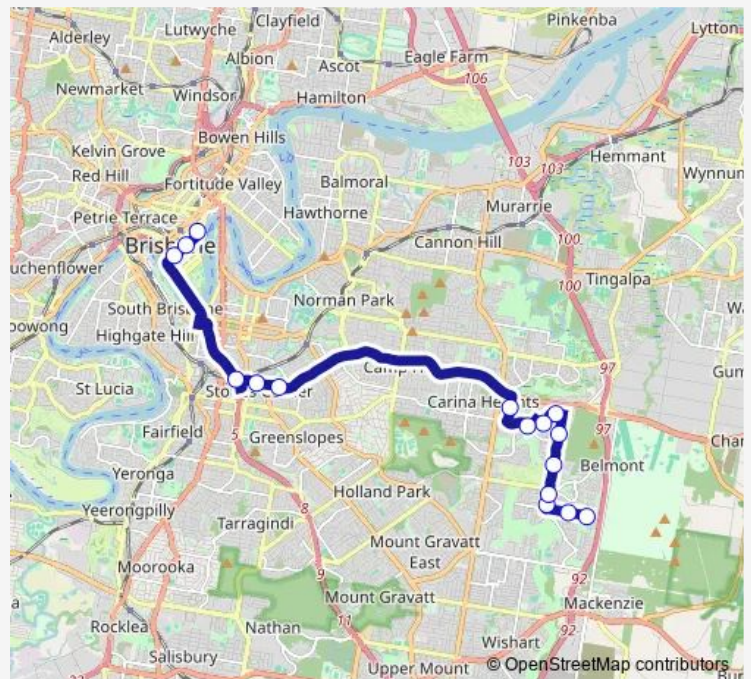

Charlotte Street Stop 52 near Edward St

George Street Stop 123 near Alice St

Buranda busway, platform 2

Stones Corner station, platform 2

Langlands Park station, platform 2

Carindale Shopping Centre station, platform B

Winstanley St near Firmiston St

Bridgnorth St near Boynedale St

Bridgnorth St at Belmont School

Scrub Rd at Winstanley East

Scrub Rd at Kilmorey near Fairway Pl

Scrub Rd at Greendale

Scrub Rd at Carindale Heights

Cribb Rd near Cowell St

Cribb Road at Cribb Road East

Route schedule

Eagle Street Stop 152 at Riverside Centre — Cribb Road at Cribb Road East

| | |
|-----------|-------------|
| Monday | 16:09-17:39 |
| Tuesday | 16:09-17:39 |
| Wednesday | 16:09-17:39 |
| Thursday | 16:09-17:39 |
| Friday | 16:09-17:39 |
| Saturday | — |
| Sunday | — |

Route info

Direction: Eagle Street Stop 152 at Riverside Centre

Stops: 16

Trip Duration: 0 hour 49 min

P201 — Carindale Heights - City Pre-Paid Rocket

Direction

Cribb Rd at Cribb Road East — Eagle St near Eagle Lane (Stop 64)