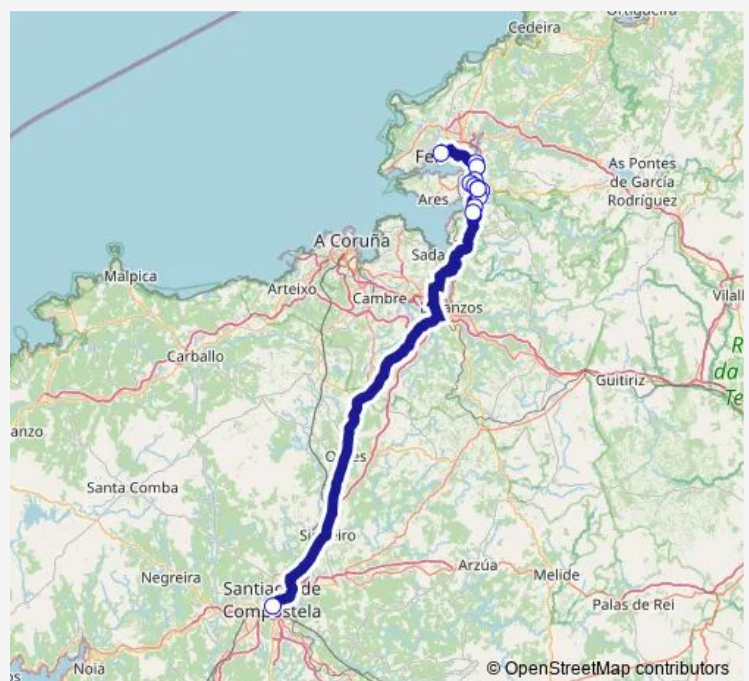

Cabanas

Pontedeume

Santiago E.I.

Route schedule

Ferrol E.A. — Santiago E.I.

Monday	10:00
Tuesday	10:00
Wednesday	10:00
Thursday	—
Friday	10:00
Saturday	13:30
Sunday	—

Route info

Direction: Ferrol E.A.

Stops: 13

Trip Duration: 1 hour 35 min

Direction

Santiago E.I. — Ferrol E.A.

13 stops

[Open route schedule](#)

Santiago E.I.

Pontedeume

Thursday —

Friday 11:30

Saturday —

Sunday —

Route info

Direction: Santiago E.I.

Stops: 13

Trip Duration: 1 hour 35 min