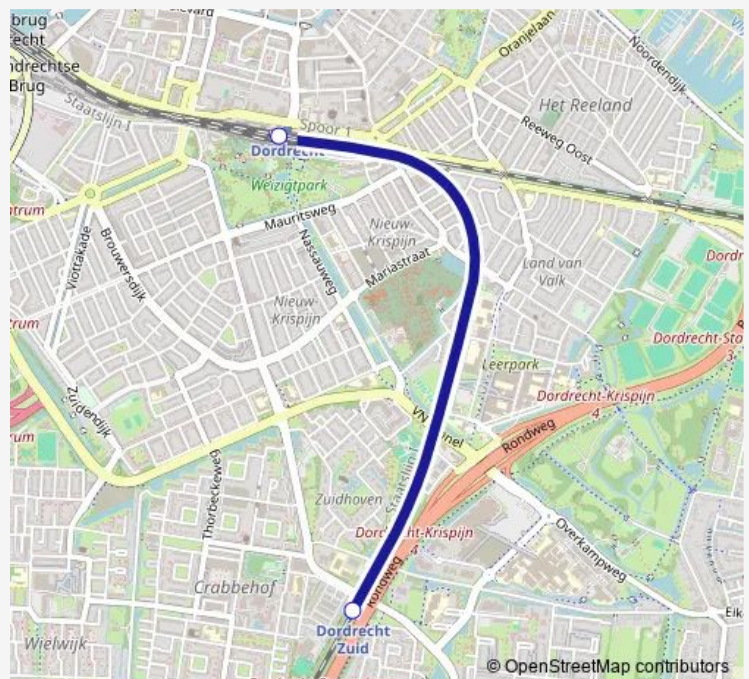

### Direction

undefined — undefined

0 stops

[Open route schedule](#)

### Route schedule

undefined — undefined

Monday —

Tuesday —

Wednesday —

Thursday —

Friday —

Saturday 24:20-01:20<sup>+1</sup>

### Route info

Direction:

Stops: 0

Trip Duration: — min

taxibus i.p.v. trein — Dordrecht Zuid <-> Dordrecht  
Bta25000

## Route info

Direction: Purmerend Weidevenne

Stops: 2

Trip Duration: 0 hour 8 min

**Direction**

undefined — undefined

0 stops

[Open route schedule](#)**Route schedule**