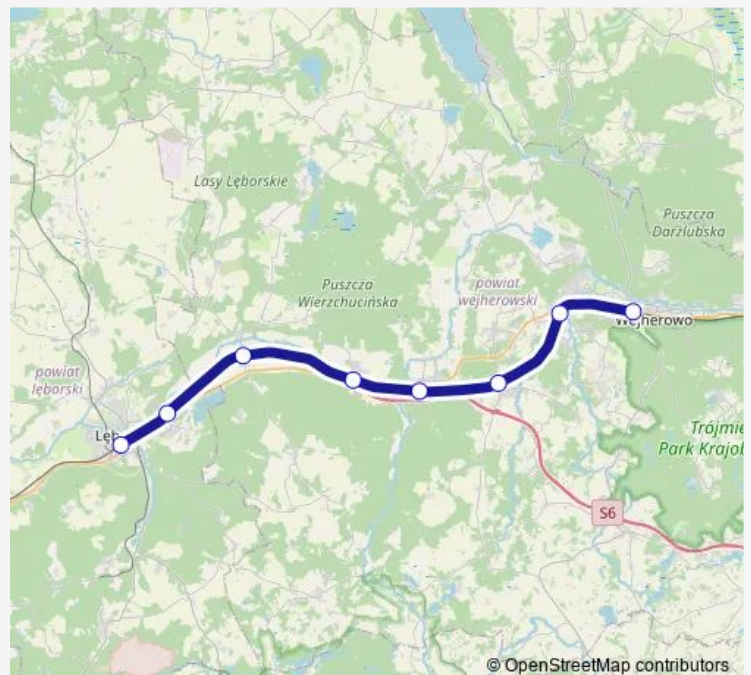

Direction

Wejherowo — Lębork

8 stops

[Open route schedule](#)

Wejherowo

Gościcino Wejherowskie

Luzino

Strzebielino Morskie

Bożepole Wielkie

Godętowo

Lębork Mosty

Lębork

Route schedule

Wejherowo — Lębork

Monday	—
Tuesday	—
Wednesday	—
Thursday	—
Friday	23:23
Saturday	23:23
Sunday	23:23

Route info

Direction: Wejherowo

Stops: 8

Trip Duration: 0 hour 34 min

© OpenStreetMap contributors

Direction

Wejherowo — Lębork

8 stops

[Open route schedule](#)

Route schedule

Wejherowo — Lębork

Monday	23:20
Tuesday	23:20
Wednesday	23:20
Thursday	23:20
Friday	23:20
Saturday	23:20
Sunday	23:20

Route info

Direction: Wejherowo

Stops: 8

Trip Duration: 0 hour 34 min

SKM Rail time schedules and route maps are available in an offline PDF at busmaps.com. Use the busmaps.com website to see live bus times, train schedule or subway schedule, and step-by-step directions for all public transit in Wejherowo