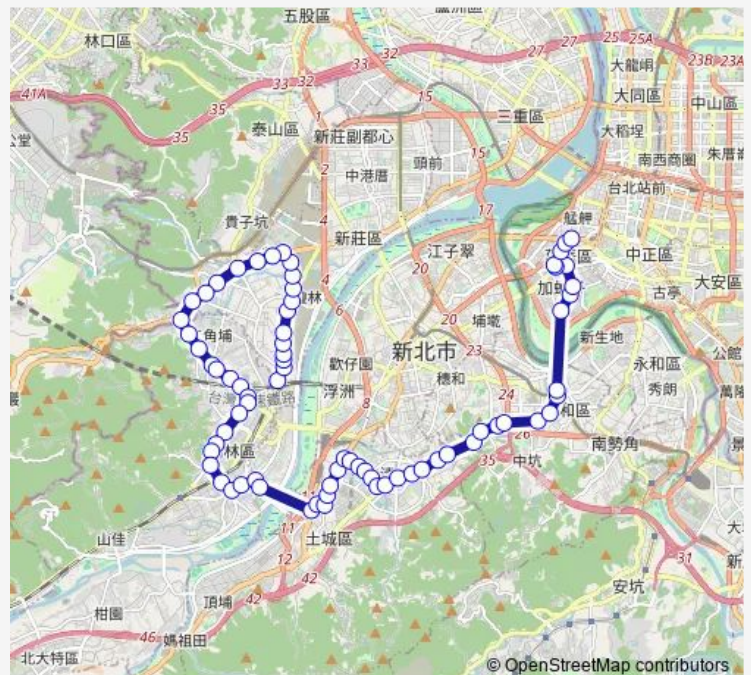

Thursday 00:00

Friday 00:00

Saturday 00:00

Sunday 06:00-22:00

Route info

Direction: 大安變電所(大安路)

Stops: 72

Trip Duration: 24 hour 0 min