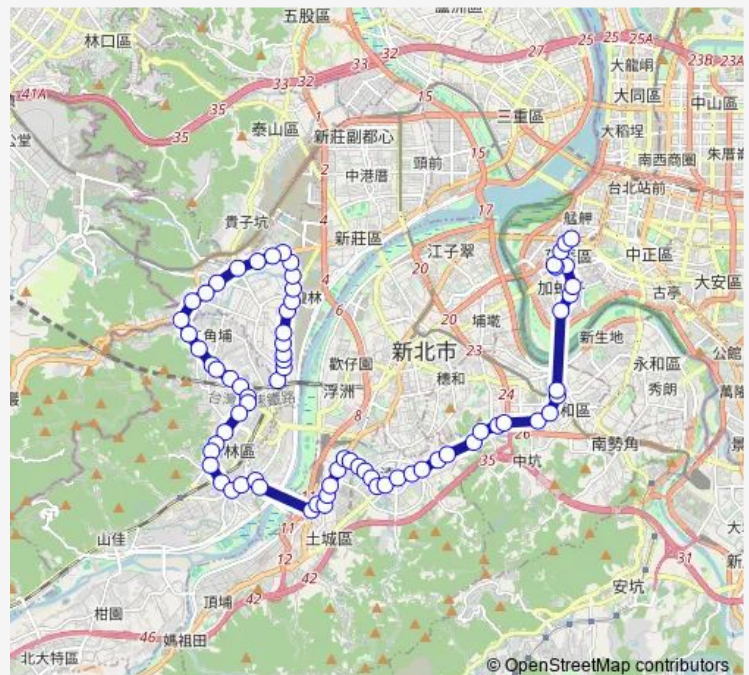

Thursday 00:00

Friday 00:00

Saturday 00:00

Sunday 06:00-22:00

Route info

Direction: 大安變電所(大安路)

Stops: 72

Trip Duration: 8 hour 0 min