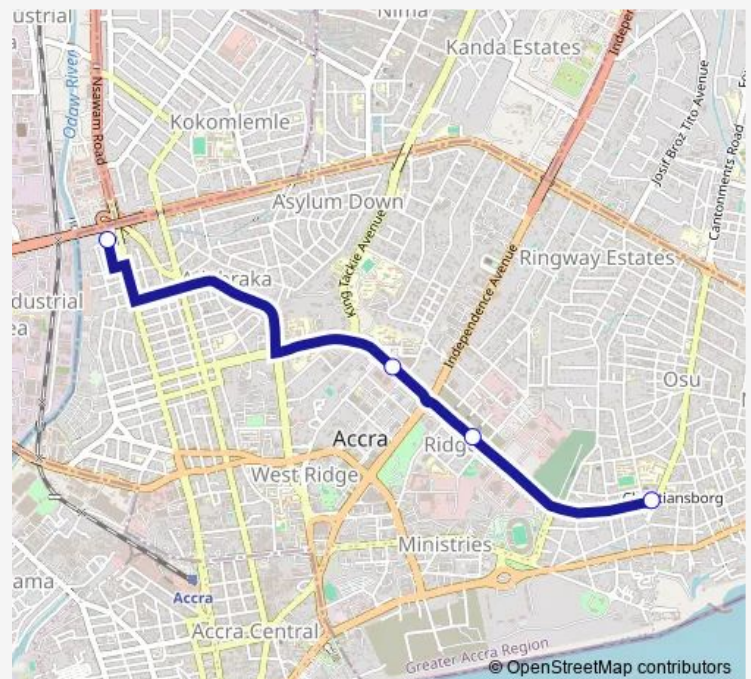

Bus 204a UTC Station to Osu Blow Up

[Go to website](#)

Direction

Terminal UTC Station — Terminal Osu Blow Up

4 stops

[Open route schedule](#)

Terminal UTC Station

Ridge hospital

State House

Terminal Osu Blow Up

Route schedule

Terminal UTC Station — Terminal Osu Blow Up

Monday 13:23

Tuesday 13:23

Wednesday 13:23

Thursday 13:23

Friday 13:23

Saturday 13:23

Sunday 13:23

Route info

Direction: Terminal UTC Station

Stops: 4

Trip Duration: 0 hour 25 min

■ 204a — UTC Station to Osu Blow Up

204a Bus time schedules and route maps are available in an offline PDF at busmaps.com. Use the busmaps.com website to see live bus times, train schedule or subway schedule, and step-by-step directions for all public transit in Accra