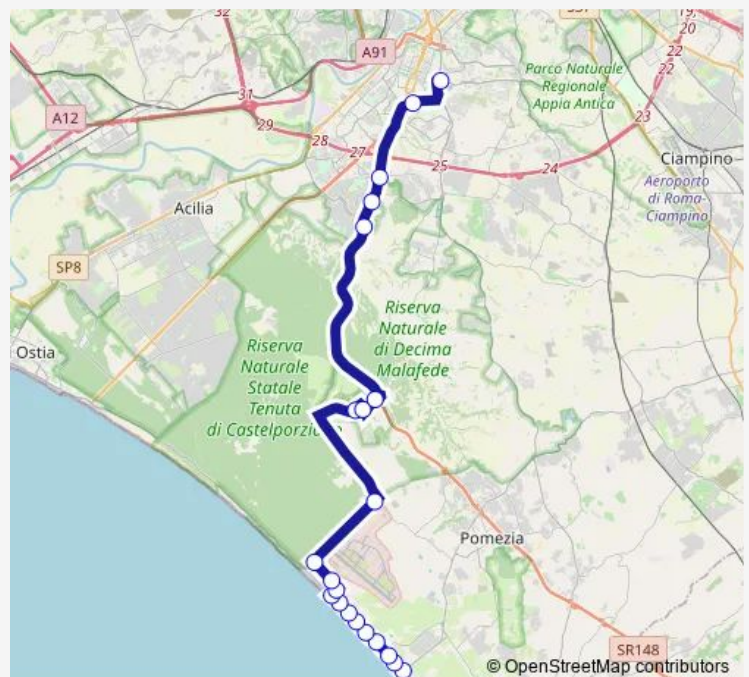

Roma | Tor de' Cenci # f2687

Roma | Via Pontina Via Vallerano # f2688

Roma | Via Pontina Via Resistenza # f2689

Roma | Ospedale Sant'Eugenio # f12701

Roma | Laurentina (Metro B) # f2693

**Route schedule**

Torvaianica | Piazza Italia # f12475 — Roma | Laurentina (Metro B) # f2693

Monday 05:15-21:15

Tuesday 05:15-21:15

Wednesday 05:15-21:15

Thursday 05:15-21:15

Friday 05:15-21:15

Saturday 05:15-22:25

Sunday —

**Route info**

Direction: Torvaianica | Piazza Italia # f12475

Stops: 21

Trip Duration: 0 hour 51 min

Torvaianica - Roma Laurentina # Cn39a

Bus time schedules and route maps are available in an offline PDF at [busmaps.com](https://busmaps.com). Use the [busmaps.com](https://busmaps.com) website to see live bus times, train schedule or subway schedule, and step-by-step directions for all public transit in Pomezia