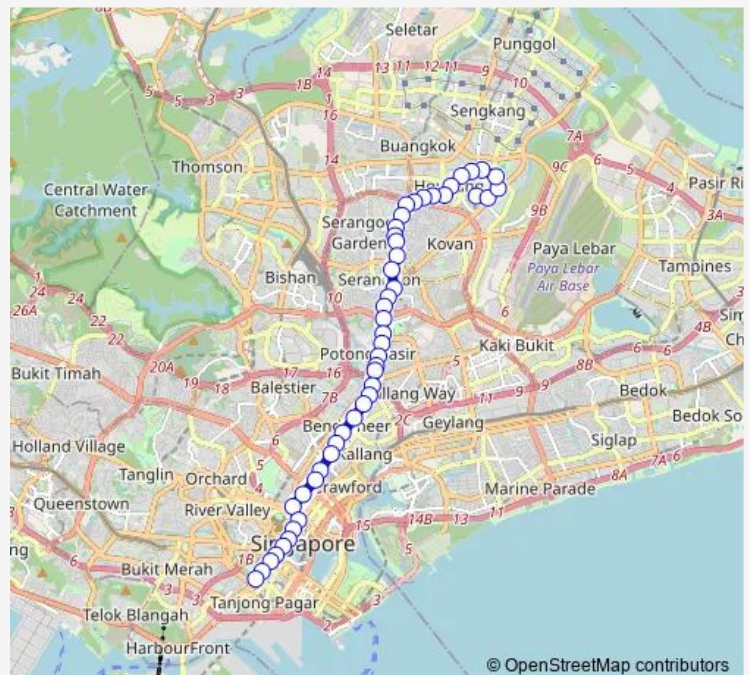

### Route schedule

Hougang Ctrl Int — Aft Duxton Plain Pk

Monday 07:11

Tuesday 07:11

Wednesday 07:11

Thursday 07:11

Friday 07:11

Saturday —

### Route info

Direction: Hougang Ctrl Int

Stops: 47

Trip Duration: 1 hour 5 min

© OpenStreetMap contributors

147a

BusMaps

Aft Sunshine Lodge