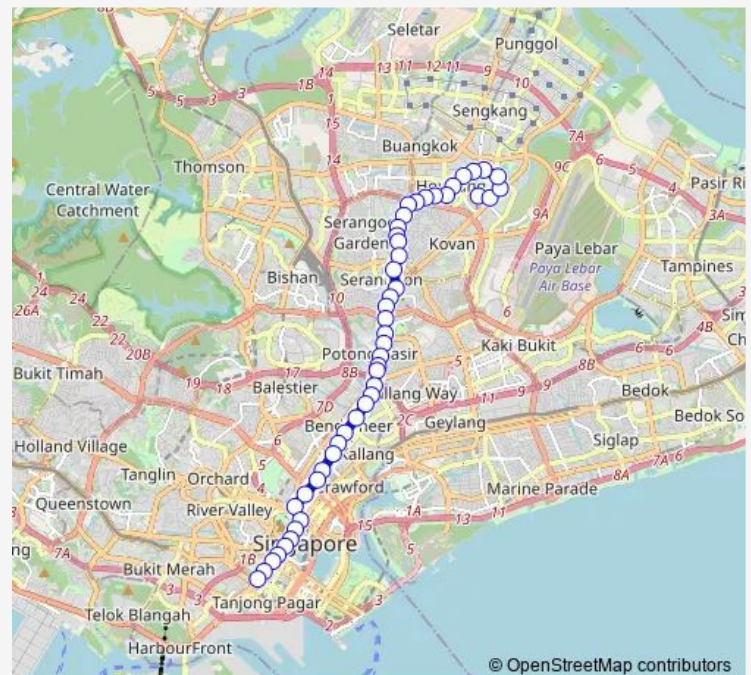

Thursday 07:11

Friday 07:11

Saturday —

Sunday —

Route info

Direction: Hougang Ctrl Int

Stops: 47

Trip Duration: 1 hour 5 min

© OpenStreetMap contributors

■ 147A

BusMaps

Aft Sunshine Lodge

Aft Bartley Rd

Woodleigh Stn Exit A

Opp Woodleigh Pk

Opp Blk 101