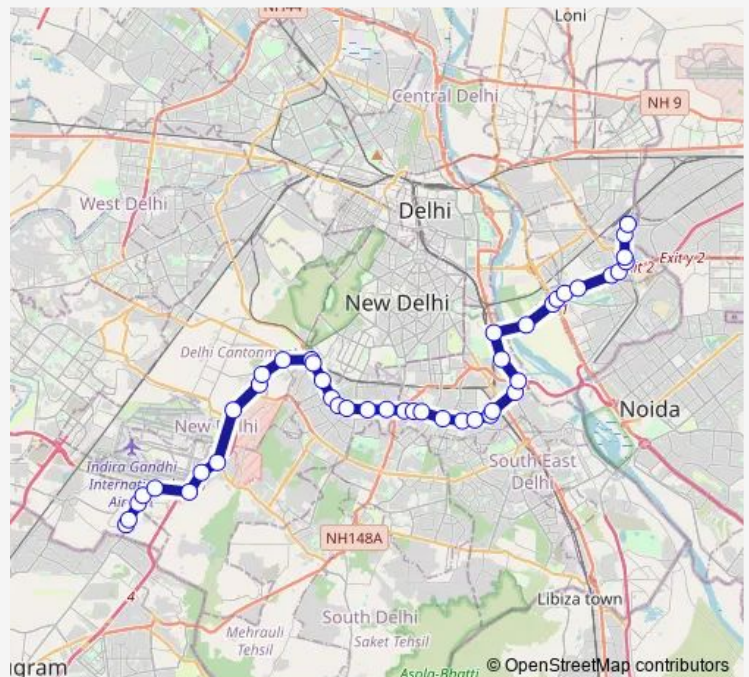

### Route schedule

Kapashera Border — Isbt Anand Vihar

Monday 02:40-23:59

Tuesday 02:40-23:59

Wednesday 02:40-23:59

Thursday 02:40-23:59

Friday 02:40-23:59

Saturday 02:40-23:59

Sunday 02:40-23:59

### Route info

Direction: Kapashera Border

Stops: 43

Trip Duration: 2 hour 22 min

0543a(NS)Down

South Extension

South Extension

Andrews Ganj