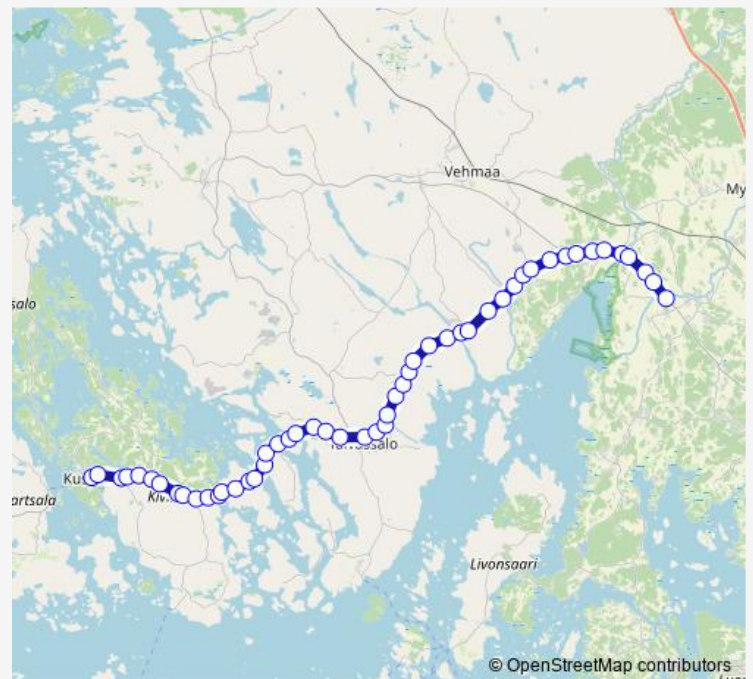

Saturday —

Sunday —

Route info

Direction: Kustavi Mh

Stops: 51

Trip Duration: 0 hour 35 min

■ Kustavi - Mietoinen

Vehas th I