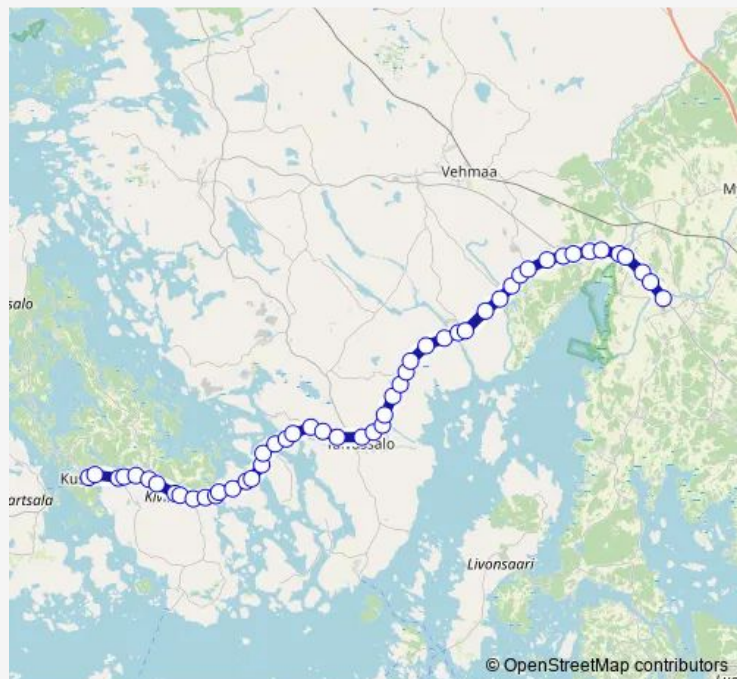

Saturday —

Sunday —

Route info

Direction: Kustavi Mh

Stops: 51

Trip Duration: 0 hour 35 min

■ Kustavi - Mietoinen

Vehas th I