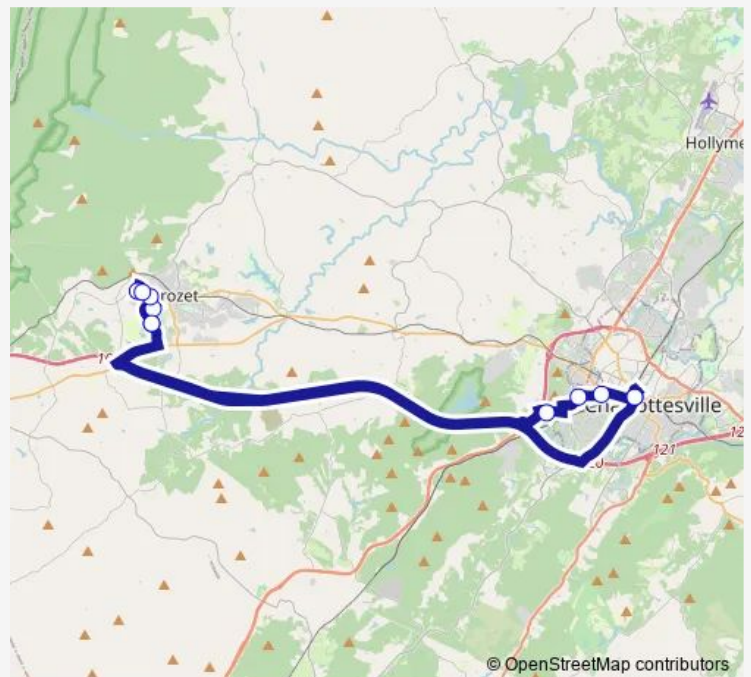

Whitehead Rd @ Rice Hall

Fontaine Research Park

Old Trail Rd @ Old Trail Village Center

Summerford Ln @ Welbourne Ln (East)

Jarmans Gap Rd @ Old Trail Rd

Jarman Lake Rd @ Grayrock Rd

Freedom Blvd @ Edmond Dr

Thursday 15:49-17:51

Friday 15:49-17:51

Saturday —

Sunday —

**Route info**

Direction: Ridge Mcintire Rd @ Omni Hotel

Stops: 11

Trip Duration: 1 hour 18 min

### Direction

Ridge Mcintire Rd @ Omni Hotel — Ridge Mcintire Rd @ Omni Hotel

11 stops

[Open route schedule](#)

Ridge Mcintire Rd @ Omni Hotel

Old Trail Rd @ Old Trail Village Center

Jarman Lake Rd @ Grayrock Rd

Freedom Blvd @ Edmond Dr

Jarmans Gap Rd @ Old Trail Rd

Summerford Ln @ Welbourne Ln (East)

Old Trail Rd @ Old Trail Village Center

Fontaine Research Park

Whitehead Rd @ Rice Hall

Jefferson Park Ave @ Pinn Hall