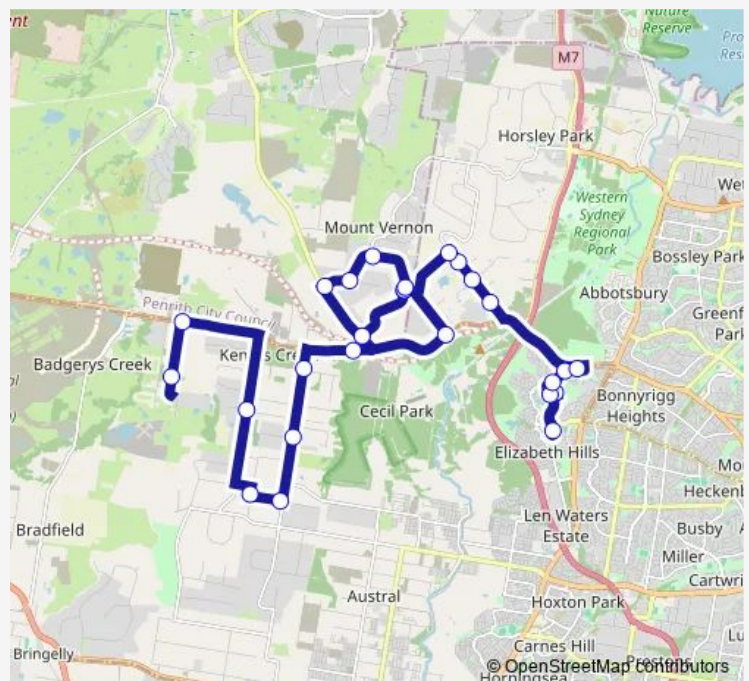

Selkirk Av After Cecil Rd

Georgina Rd At Mt Vernon Rd

Mount Vernon Rd At Mamre Rd

Elizabeth Dr At Duff Rd

Georgina Rd At Mt Vernon Rd

Mount Vernon Rd Before Georgina Rd

Mt Vernon Rd Opp Capitol Hill Dr [Virtual]

Monday 15:10

Tuesday 15:10

Wednesday 15:10

Thursday 15:10

Friday 15:10

Saturday —

Sunday —

Route info

Direction: Cecil Hills Public School, Leopold Pl

Stops: 26

Trip Duration: 1 hour 1 min

9616 — Cecil Hills Public School to Badgerys Creek

Lee And Clark Rd After Devonshire Rd

Herbert St Opp Lee Clark Rd

Western Rd At Braikfield Av

Martin Elizabeth Dr At Martin Rd

Martin Rd At Cuthel Rd

9616 School Bus time schedules and route maps are available in an offline PDF at busmaps.com. Use the busmaps.com website to see live bus times, train schedule or subway schedule, and step-by-step directions for all public transit in Liverpool