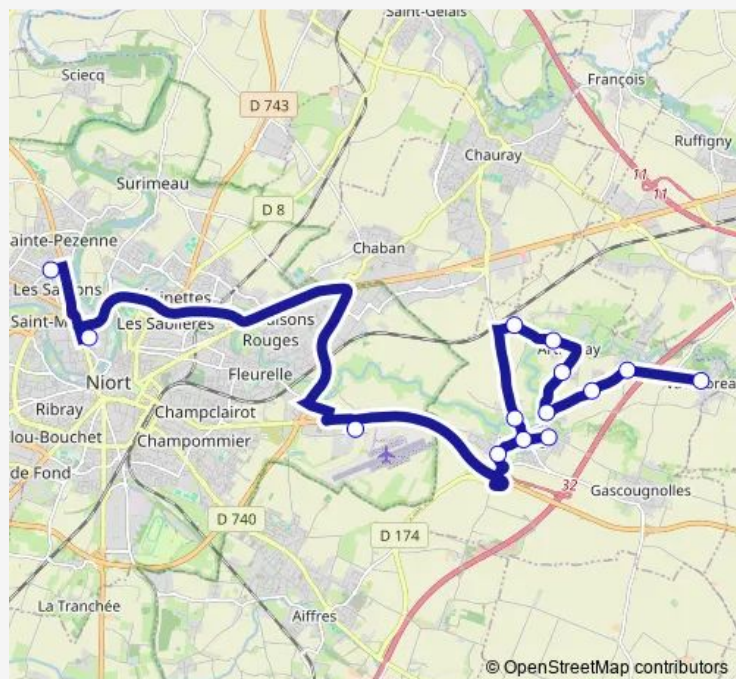

Direction

Lycee Thomas Jean Main — Vaumoreau

14 stops

[Open route schedule](#)

Lycee Thomas Jean Main

Lycee Jean Mace

Pole D'Echange Darwin

Boussantain

Vouille 5 Villages

Croix Blanche

Lambon

Vioches

Trougnard

LES Cosses

Puits D'Oignon

LOT Martin

LA Riviere

Vaumoreau

Route schedule

Lycee Thomas Jean Main — Vaumoreau

Monday 17:45

Tuesday 17:45

Wednesday —

Thursday 17:45

Friday 17:45

Saturday —

Sunday —

Route info

Direction: Lycee Thomas Jean Main

Stops: 14

Trip Duration: 1 hour 10 min

9616 Bus time schedules and route maps are available in an offline PDF at busmaps.com. Use the busmaps.com website to see live bus times, train schedule or subway schedule, and step-by-step directions for all public transit in Niort