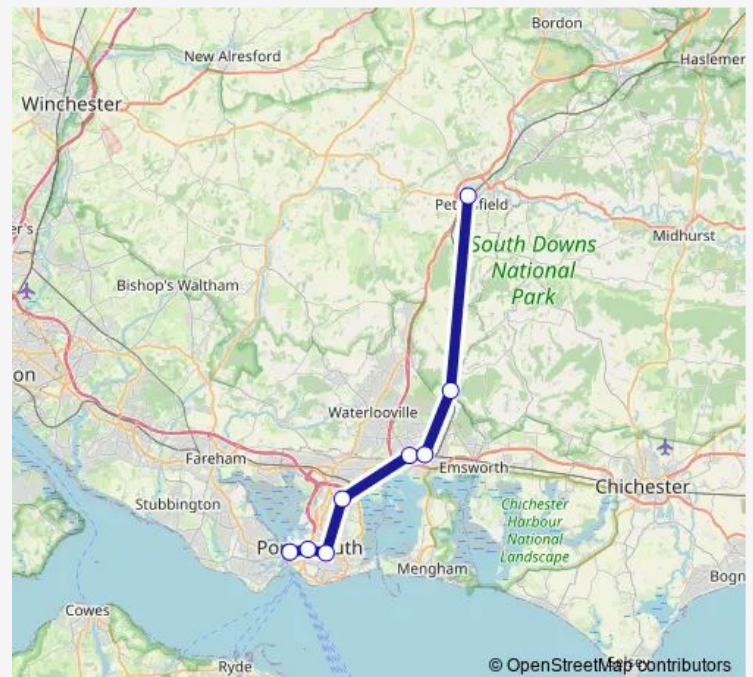

Rail Sw:Pmh->Ptr SW train service from PMH to Ptr

[Go to website](#)

Direction

Portsmouth Harbour — Petersfield

8 stops

[Open route schedule](#)

Portsmouth Harbour

Portsmouth & Southsea

Fratton

Hilsea

Bedhampton

Havant

Rowlands Castle

Petersfield

Route schedule

Portsmouth Harbour — Petersfield

| | |
|-----------|-------------|
| Monday | — |
| Tuesday | — |
| Wednesday | — |
| Thursday | — |
| Friday | — |
| Saturday | 04:02-23:19 |
| Sunday | 06:03-22:48 |

Route info

Direction: Portsmouth Harbour

Stops: 8

Trip Duration: 0 hour 35 min

■ Sw:Pmh->Ptr — SW train service from PMH to Ptr

Sw:Pmh->Ptr Rail time schedules and route maps are available in an offline PDF at busmaps.com. Use the busmaps.com website to see live bus times, train schedule or subway schedule, and step-by-step directions for all public transit in Portsmouth