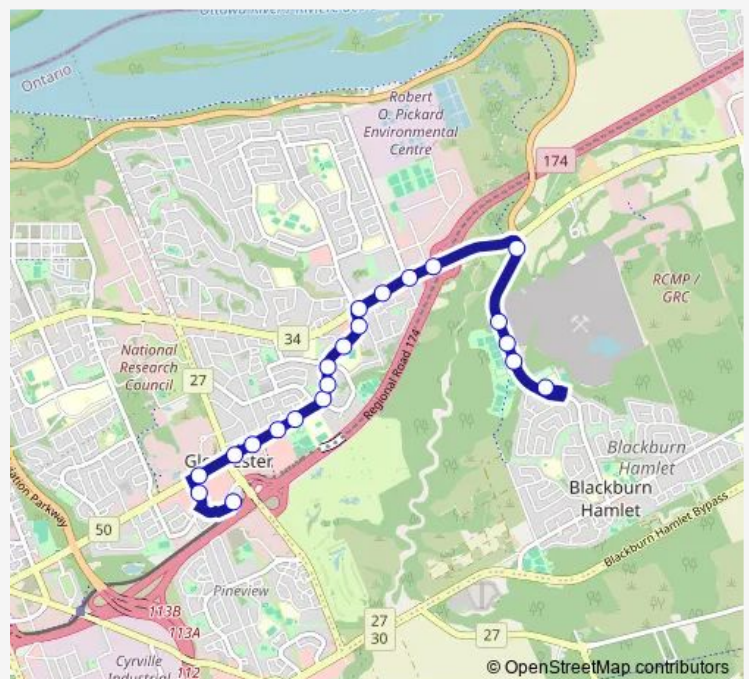

Thursday 15:02

Friday 15:02

Saturday —

Sunday —

Route info

Direction: Louis Riel H.S

Stops: 22

Trip Duration: 0 hour 22 min

619 — Ecole Louis Riel - Blair

Direction

Blair Station — Louis Riel H.S

21 stops

[Open route schedule](#)

Blair Station

City Park / Ogilvie

Ogilvie / City Park