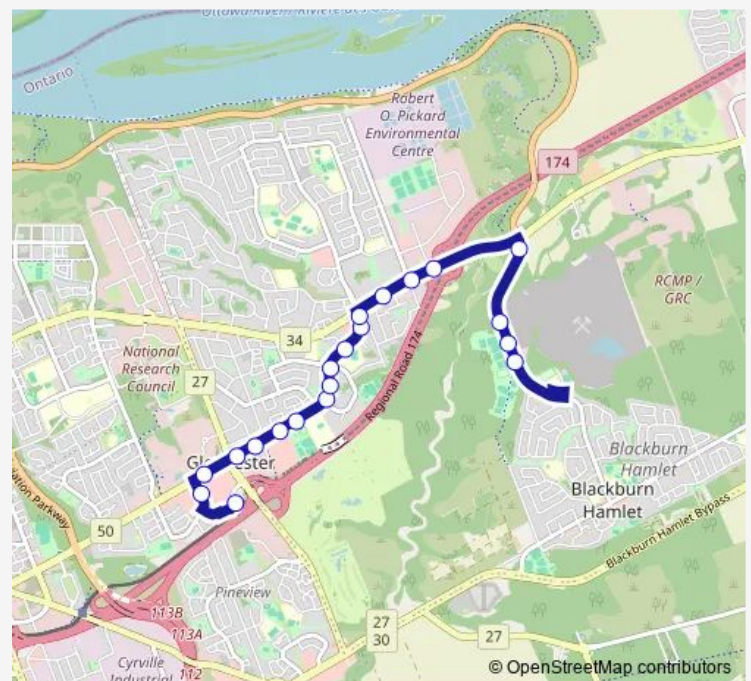

Direction

Blair H — Bearbrook / Hornet'S Nest Park

20 stops

[Open route schedule](#)

- Blair H
- City Park / Ogilvie
- Ogilvie / City Park
- Ogilvie / Blair
- Ogilvie / Dunham
- Ogilvie / Elmlea
- Earl Armstrong Arena
- Ogilvie / Jasmine
- Ogilvie / AD. 1901
- Ogilvie / Jasmine
- Ogilvie / L B Pearson H.S.
- Ogilvie / Montréal
- Ogilvie / Montreal
- Montréal / Sinclair
- Montréal / Shefford
- Montréal / R.R. 174 (D)
- Bearbrook / ST Joseph
- Bearbrook / Lafarge Asphalt
- Bearbrook / Hornet'S Nest Park
- Bearbrook / Hornet'S Nest Park

Route schedule

Blair H — Bearbrook / Hornet'S Nest Park

Monday	08:12-08:17
Tuesday	08:12-08:17
Wednesday	08:12-08:17
Thursday	08:12-08:17
Friday	08:12-08:17
Saturday	—
Sunday	—

Route info

Direction: Blair H

Stops: 20

Trip Duration: 0 hour 11 min

Direction

Louis Riel H.S — Blair C

21 stops

[Open route schedule](#)

Louis Riel H.S

Bearbrook / Hornet'S Nest Park

Thursday 15:09

Friday 15:09

Saturday —

Sunday —

Route info

Direction: Louis Riel H.S

Stops: 21

Trip Duration: 0 hour 15 min