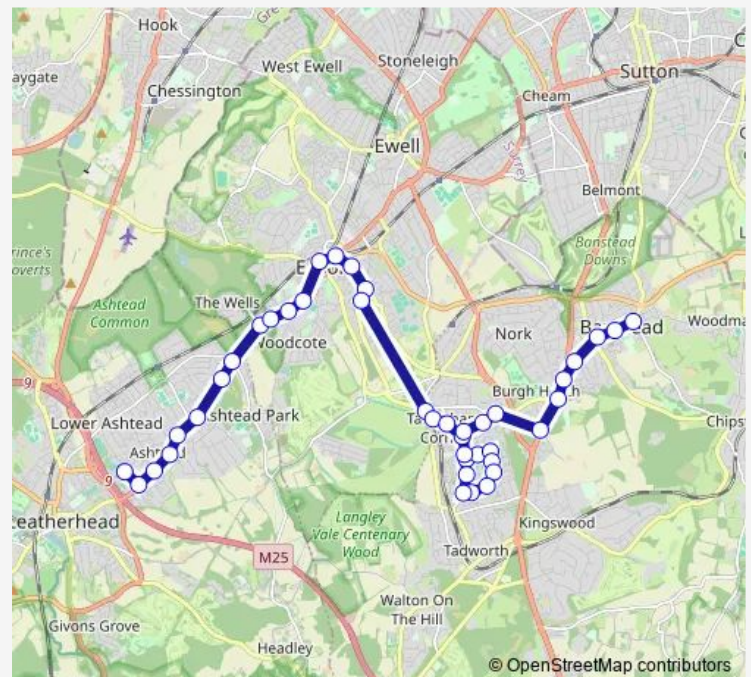

### Direction

St. Andrew's School — The Woolpack

41 stops

[Open route schedule](#)

St. Andrew's School

Grange Road

Stag Leys

The Ashtead Hospital

### Route schedule

St. Andrew's School — The Woolpack

Monday 16:30

Tuesday 16:30

Wednesday 16:30

Thursday 16:30

Friday 16:30

Saturday —

### Route info

Direction: St. Andrew's School

Stops: 41

Trip Duration: 0 hour 52 min

619 — Lower Kingswood - St Andrews School

Headley Drive

Chetwode Road

Longmere Gardens