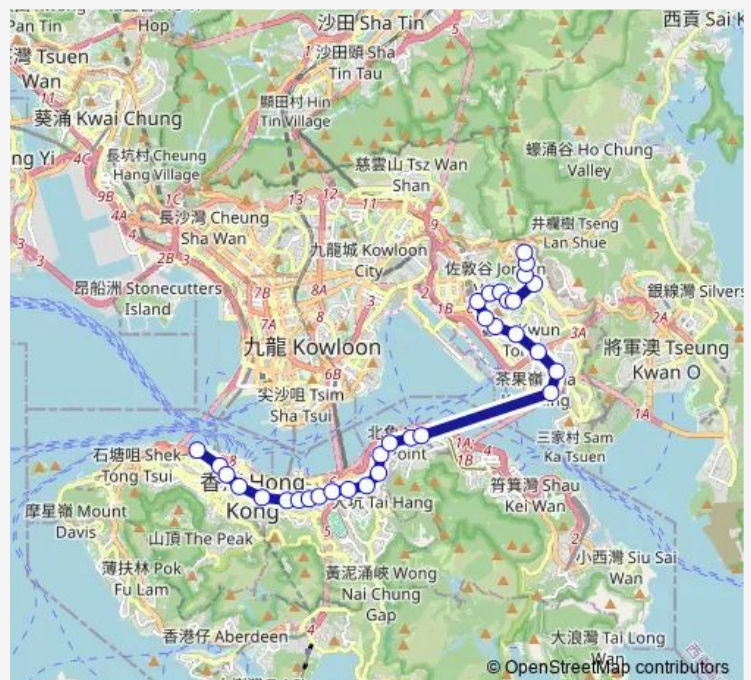

[Ctb] Tonnochy Road, Hennessy Road[[Kmb+Ctb] Tonnochy Road/<Br>Tonnochy Road, Hennessy Road[[Kmb] Tonnochy Road

[Ctb] WAN Chai Fire Station, Hennessy Road[[Kmb+Ctb] WAN Chai Fire Station/<Br>Wan Chai Fire Station, Hennessy Road[[Kmb] WAN Chai Fire Station

### Route schedule

[Ctb] Central (Macau Ferry)[Kmb+Ctb] Macau Ferry BUS Terminus/<Br>Central (Macau Ferry) — [Kmb+Ctb] Shun LEE BUS Terminus/<Br>Shun LEE Estate[[Kmb] Shun LEE BUS Terminus

Monday	06:15-23:15
Tuesday	06:15-23:15
Wednesday	06:15-23:15
Thursday	06:15-23:15
Friday	06:15-23:15
Saturday	06:15-23:15
Sunday	06:15-22:00

### Route info

Direction: [Ctb] Central (Macau Ferry)[Kmb+Ctb] Macau Ferry BUS Terminus/<Br>Central (Macau Ferry)

Stops: 32

Trip Duration: 1 hour 7 min

[Ctb] Paterson Street, YEE WO Street[[Kmb+Ctb] Paterson Street/<Br>Paterson Street, YEE WO Street[[Kmb] Paterson Street