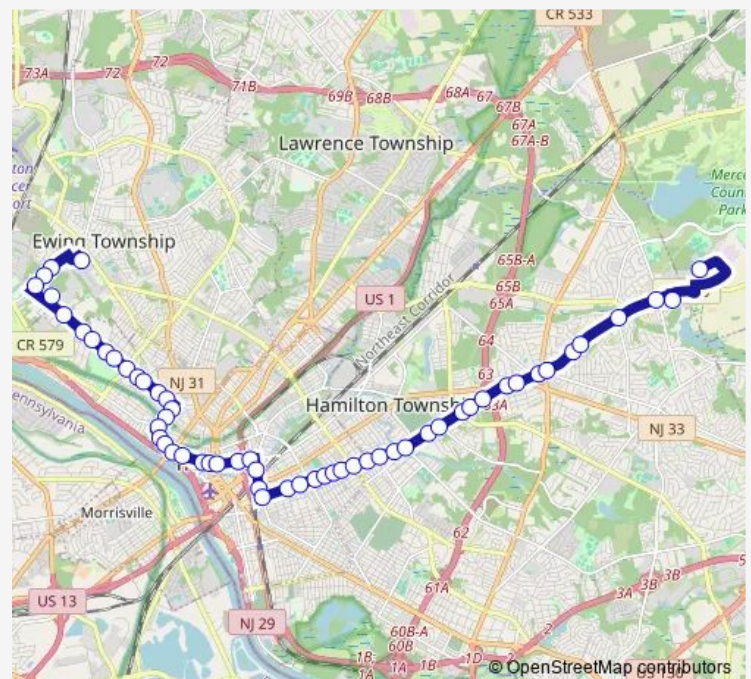

Stuyvesant AVE AT Hoffman Ave

Stuyvesant AVE AT Exton Ave

Stuyvesant AVE 405' N OF Prospect St

Prospect ST AT Rutherford Ave

Prospect ST AT Bellevue Ave

Prospect ST AT Spring St

W State ST 161'S OF Perdicaris Pl.

W State ST AT Rutgers Pl

W State ST AT Calhoun St

W State ST AT Green Pl

Route schedule

Njdot — Mercer County College - Library Loop

Monday	06:45
Tuesday	06:45
Wednesday	06:45
Thursday	06:45
Friday	06:45
Saturday	—
Sunday	—

Route info

Direction: Njdot

Stops: 56

Trip Duration: 0 hour 50 min

W State ST AT Barrack St

W State ST AT S Warren St

E STATE ST AT S BROAD ST

E State ST AT S. Stockton St

E STATE ST AT CARROLL ST

S Clinton AVE AT Barlow St

South Clinton AVE AT Tyler St

Hamilton AVE AT South Clinton Ave

Trenton High School

HAMILTON AVE AT ANDERSON ST

Hamilton AVE AT Bert Ave

Hamilton AVE AT Revere Ave