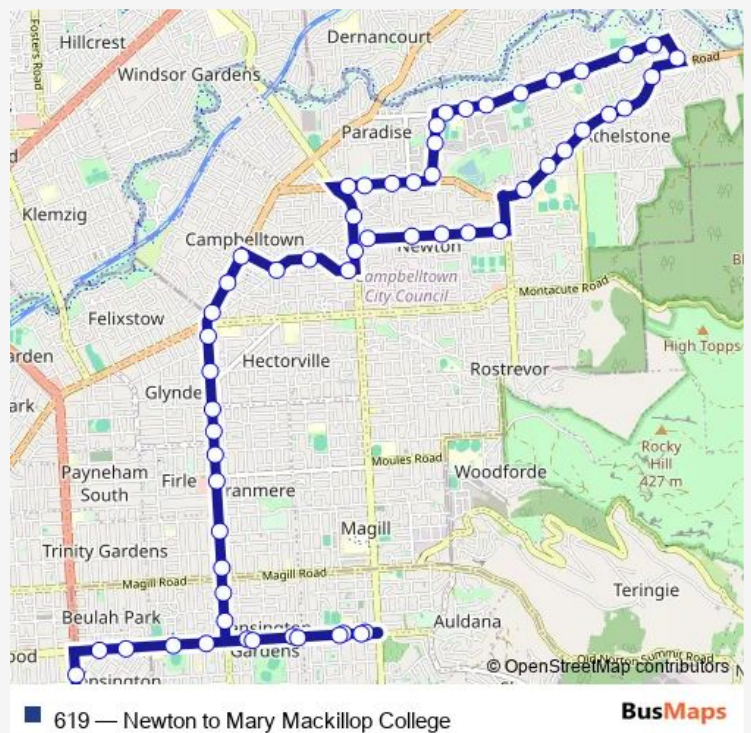

Bus 619 Newton to Mary Mackillop College

[Go to website](#)

**Direction**

Stop 37 Graves St - North side — Stop 8 Kensington Rd - North side

63 stops

[Open route schedule](#)

- Stop 37 Graves St - North side
- Stop 35 Graves St - North side
- Stop 34 Graves St - North side
- Stop 33 Graves St - North side
- Stop 32 Graves St - North side
- Stop 30 Gorge Rd - North West side
- Stop 31 Gorge Rd - North West side
- Stop 32 Gorge Rd - North West side
- Stop 34 Gorge Rd - North West side
- Stop 35 Gorge Rd - North side
- Stop 36 Gorge Rd - North side
- Stop 37 Gorge Rd - West side
- Stop 38 Coulls Rd - West side
- Stop 39 Lower Athelstone Rd - South side
- Stop 40 Lower Athelstone Rd - South side
- Stop 41 Lower Athelstone Rd - South side
- Stop 42 Lower Athelstone Rd - South side
- Stop 43 George St - South side
- Stop 44 George St - South East side
- Stop 45 George St - South East side
- Stop 46 George St - South side

Route schedule

Stop 37 Graves St - North side — Stop 8 Kensington Rd - North side

Monday	07:19
Tuesday	07:19
Wednesday	07:19
Thursday	07:19
Friday	07:19
Saturday	—
Sunday	—

Route info

Direction: Stop 37 Graves St - North side

Stops: 63

Trip Duration: 0 hour 57 min

Stop 47 Silkes Rd - East side

Stop 48 Silkes Rd - East side

Stop 49 Silkes Rd - East side

Stop 27 Gorge Rd - South side

Stop 26A Gorge Rd - South side

Stop 26 Gorge Rd - South side

Stop 25 Gorge Rd - South side

Stop 24 Newton Rd - East side

Stop 23A Newton Rd - East side

Stop 23 Cresdee Rd - South side

Stop 22 Reserve Rd - South East side

Stop 21 Clairville Rd - South East side

Stop 20 Lower North East Rd - South East side