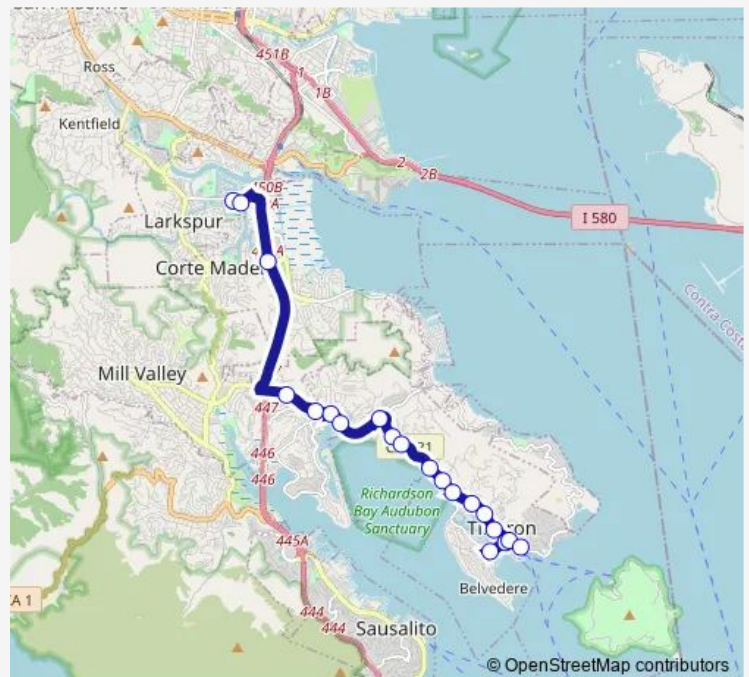

Tiburon Blvd & San Rafael Av

Tiburon Blvd & Neds Way

Tiburon Blvd & Lyford Dr

Tiburon Blvd & Mar West St

Beach Rd & Juanita Ln

Beach Rd & San Rafael Av

Tiburon Blvd & Beach Rd

Tiburon Tiburon Blvd & Main St

### Route schedule

Redwood High School — Tiburon Tiburon Blvd & Main St

Monday 14:40-15:45

Tuesday 14:05-15:50

Wednesday 14:05-15:10

Thursday 14:05-15:50

Friday 15:25-15:30

Saturday —

### Route info

Direction: Redwood High School

Stops: 20

Trip Duration: 0 hour 29 min

619 — Tiburon - Redwood Hs

**Direction**

Tiburon Tiburon Blvd &amp; Main St — Redwood High School

21 stops

## Route info

Direction: Tiburon Tiburon Blvd &amp; Main St

Stops: 21

Trip Duration: 0 hour 22 min

619 Bus time schedules and route maps are available in an offline PDF at [busmaps.com](https://busmaps.com). Use the [busmaps.com](https://busmaps.com) website to see live bus times, train schedule or subway schedule, and step-by-step directions for all public transit in San Rafael