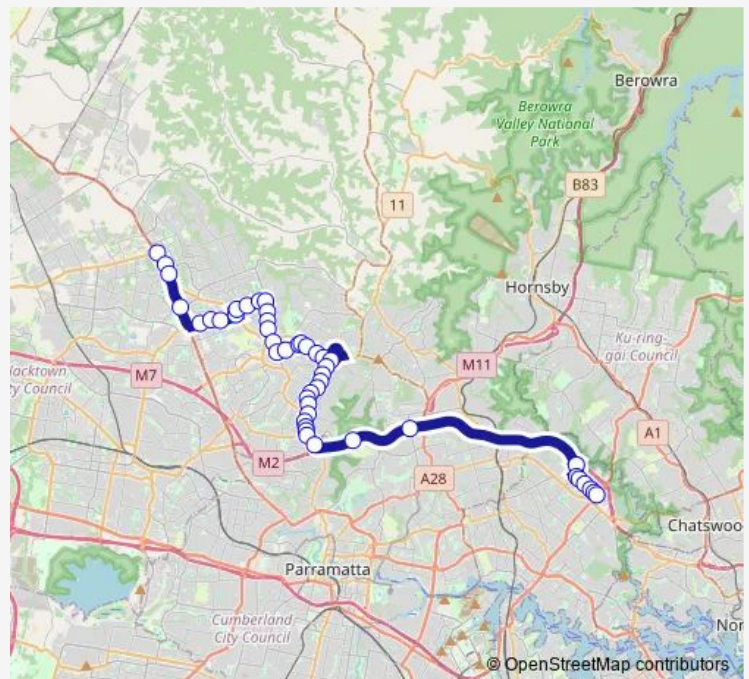

Bus 619 Rouse Hill to Macquarie Park via Castle Hill

[Go to website](#)

Direction

Macquarie Park Station, Waterloo Rd, Stand D — Tempus St After White Hart Dr

45 stops

[Open route schedule](#)

- Macquarie Park Station, Waterloo Rd, Stand D
- Macquarie Park Station, Waterloo Rd, Stand C
- Waterloo Rd After Coolinga St
- Waterloo Rd Opp Khartoum Rd
- Waterloo Rd At Byfield St
- Macquarie University Station, Herring Rd, Stand A
- M2 - Oakes Rd Interchange
- M2 - Barclay Rd Interchange
- Windsor Rd After Torrs St
- Windsor Rd Before Charles St
- Old Northern Rd After Windsor Rd
- Stockland Baulkham Hills, Old Northern Rd
- Old Northern Rd Opp Hill St
- Old Northern Rd After Ackling St
- Old Northern Rd At Chelsea Av
- Tafe Baulkham Hills Campus, Old Northern Rd
- Old Northern Rd At Oxley Av
- Old Northern Rd After Excelsior Av
- Old Northern Rd Opp Church St
- Old Northern Rd After Benaara Gdns
- Castle Hill Interchange, Old Castle Hill Rd, Stand B

Route schedule

Macquarie Park Station, Waterloo Rd, Stand D — Tempus St After White Hart Dr

Monday	09:06-22:15
Tuesday	06:18-22:15
Wednesday	06:18-22:15
Thursday	09:06-22:15
Friday	09:06-22:15
Saturday	—
Sunday	—

Route info

Direction: Macquarie Park Station, Waterloo Rd, Stand D

Stops: 45

Trip Duration: 1 hour 4 min

619 — Rouse Hill to Macquarie Park via Castle Hill

Showground Rd After Cheriton Av

Showground Rd After Cecil Av

Sunday —

Route info

Direction: Rouse Hill Town Centre, Tempus St

Stops: 46

Trip Duration: 1 hour 8 min

Old Northern Rd After Cecil Av

Old Northern Rd Opp Kerrs Rd

Old Northern Rd At Woodhill St