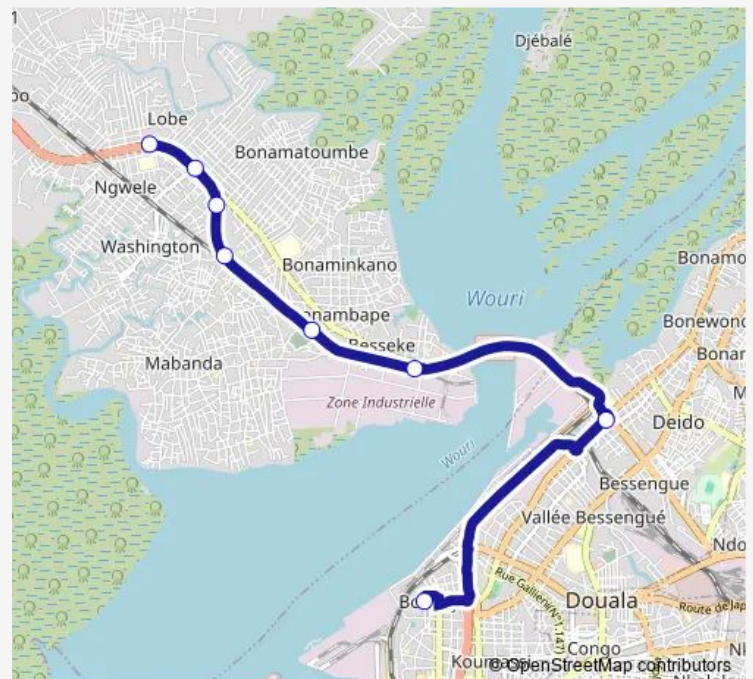

Bus Bonanjo to Bonaberi[Go to website](#)**Direction**

Bonanjo Poste — Bonaberi Gare Routière

8 stops

[Open route schedule](#)

Bonanjo Poste

Total, Rond Point Deido

Hotel de Ville Doula Iv

Cimetière Bonaberi

Marche Grand Hangar, Bonaberie

Terminus Fokou

Quatre étages Bonaberi

Bonaberi Gare Routière

Route schedule

Bonanjo Poste — Bonaberi Gare Routière

Monday 05:30-14:49

Tuesday 05:30-14:49

Wednesday 05:30-14:49

Thursday 05:30-14:49

Friday 05:30-14:49

Saturday 05:30-14:49

Sunday —

Route info

Direction: Bonanjo Poste

Stops: 8

Trip Duration: 0 hour 33 min

Bonanjo to Bonaberi

Bus time schedules and route maps are available in an offline PDF at busmaps.com. Use the busmaps.com website to see live bus times, train schedule or subway schedule, and step-by-step directions for all public transit in Douala