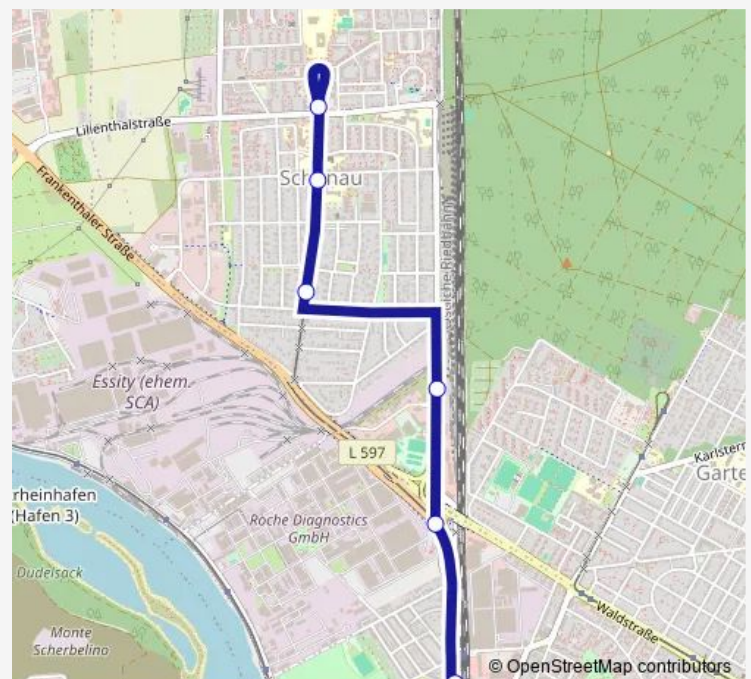

Bus RNV 1 MA Schönau - Waldhof - Paradeplatz - MA Hbf - Neckarau - MA Rheinau Bf

[Go to website](#)

Direction

Waldhof, Bahnhof Bstg B — Schönau, Endstelle Bstg A

6 stops

[Open route schedule](#)

Waldhof, Bahnhof Bstg B

Waldhof, Nord

Schönau, Sonderburger Straße

Schönau, Schönau Siedlung

Schönau, Schönauschule

Schönau, Endstelle Bstg A

Route schedule

Waldhof, Bahnhof Bstg B — Schönau, Endstelle Bstg A

Monday	—
Tuesday	03:18
Wednesday	03:55-02:18 ⁺¹
Thursday	03:18-02:18 ⁺¹
Friday	03:18-04:48
Saturday	03:18
Sunday	—

Route info

Direction: Waldhof, Bahnhof Bstg B

Stops: 6

Trip Duration: 0 hour 7 min

Direction

Schönau, Endstelle Bstg A — Waldhof, Bahnhof Bstg A

6 stops

[Open route schedule](#)

Monday	—
Tuesday	—
Wednesday	03:33-02:33 ⁺¹
Thursday	03:33-02:33 ⁺¹
Friday	03:33-05:03
Saturday	—
Sunday	—

Route info

Direction: Schönau, Endstelle Bstg A

Stops: 6

Trip Duration: 0 hour 8 min

RNV 1 Bus time schedules and route maps are available in an offline PDF at busmaps.com. Use the busmaps.com website to see live bus times, train schedule or subway schedule, and step-by-step directions for all public transit in Mannheim