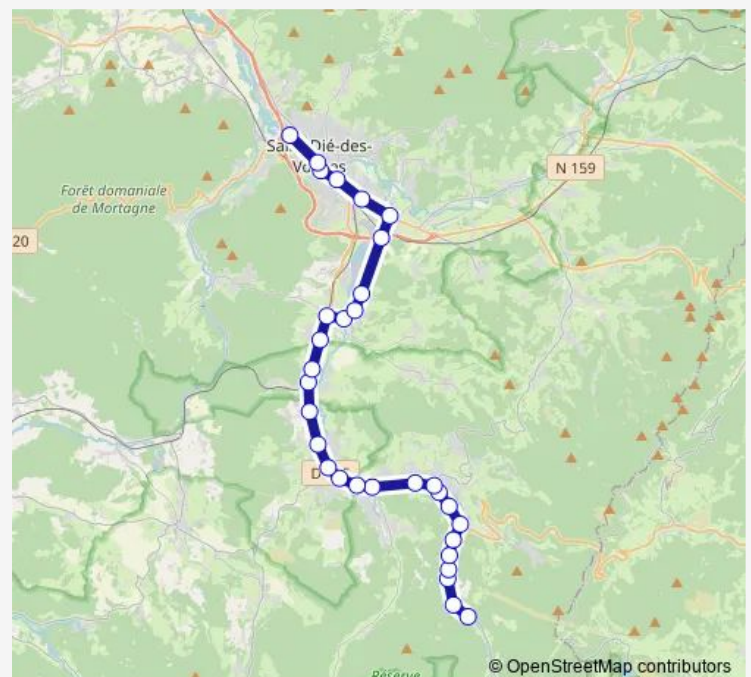

Friday 11:50-16:55

Saturday 11:50-16:55

Sunday —

Route info

Direction: Hellieule Mauss

Stops: 31

Trip Duration: 0 hour 50 min

Fraize Rue Eugene Mathis

Fraize Place Jean Sonrel

Fraize Les Faulx

Plainfaing Rue De Gerardmer

Plainfaing Le Moulin

Plainfaing Les Graviers

Plainfaing La Truche

Plainfaing Les Fougères

Plainfaing Habeaurupt Confiserie Des Hautes Vosges

Plainfaing Habeaurupt Restaurant Le Pressoir

Direction

Plainfaing Habeaurupt Restaurant Le Pressoir — ST DIE
College Souhait

31 stops

[Open route schedule](#)

Plainfaing Habeaurupt Restaurant Le Pressoir

Plainfaing Habeaurupt Confiserie Des Hautes Vosges