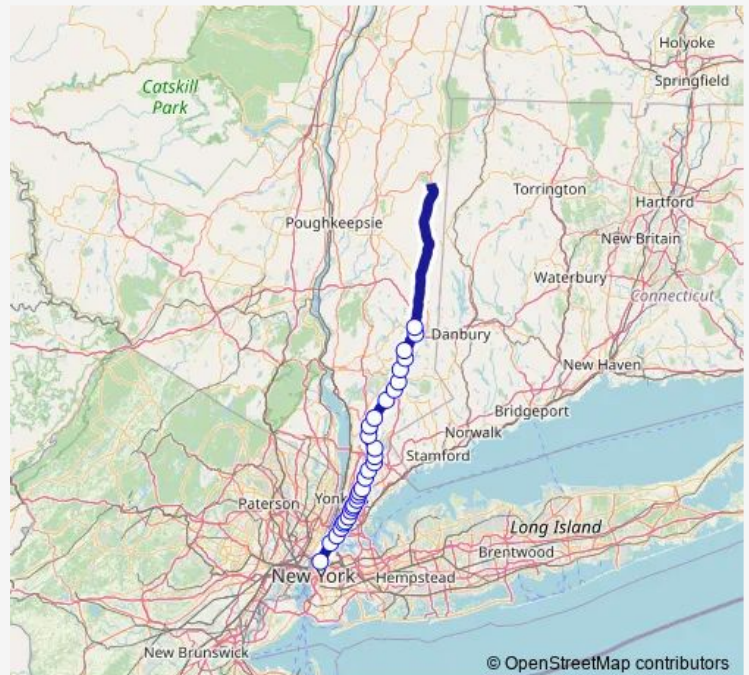

Katonah

Goldens Bridge

Purdy's

Croton Falls

Brewster

Southeast

Route schedule

Grand Central — Southeast

Monday 09:09-13:09

Tuesday 09:46

Wednesday 09:46

Thursday 09:46

Friday 09:46

Saturday 09:09-13:09

Sunday 09:09-13:09

Route info

Direction: Grand Central

Stops: 18

Trip Duration: 1 hour 44 min

Direction

Southeast — Wassaic

8 stops

[Open route schedule](#)

Southeast

Route info

Direction: Southeast

Stops: 8

Trip Duration: 0 hour 47 min

Direction

Southeast — Grand Central

24 stops

[Open route schedule](#)