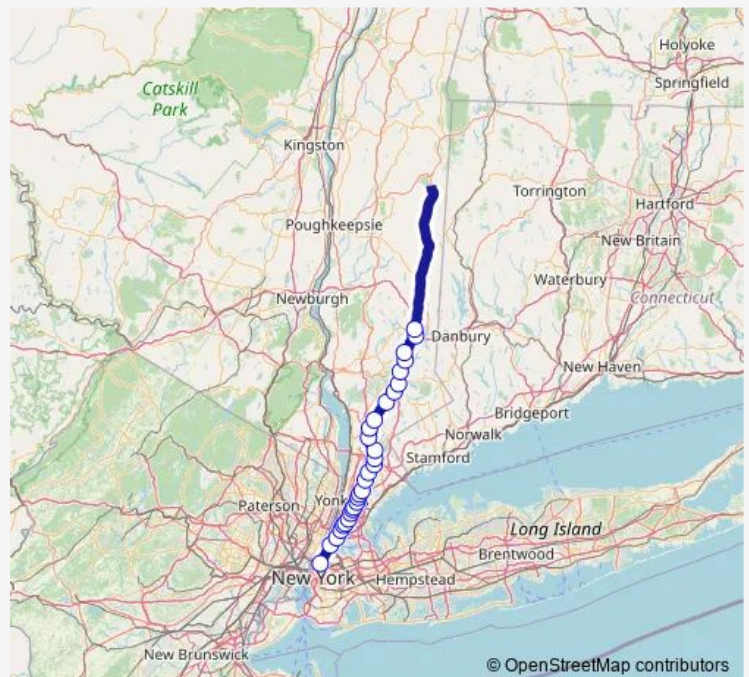

Katonah

Goldens Bridge

Purdy's

Croton Falls

Brewster

Southeast

### Route schedule

Grand Central — Southeast

Monday 09:09-13:09

Tuesday 09:46

Wednesday 09:46

Thursday 09:46

Friday 09:46

Saturday 09:09-13:09

### Route info

Direction: Grand Central

Stops: 18

Trip Duration: 1 hour 44 min

**Direction**

Southeast — Wassaic

8 stops

[Open route schedule](#)