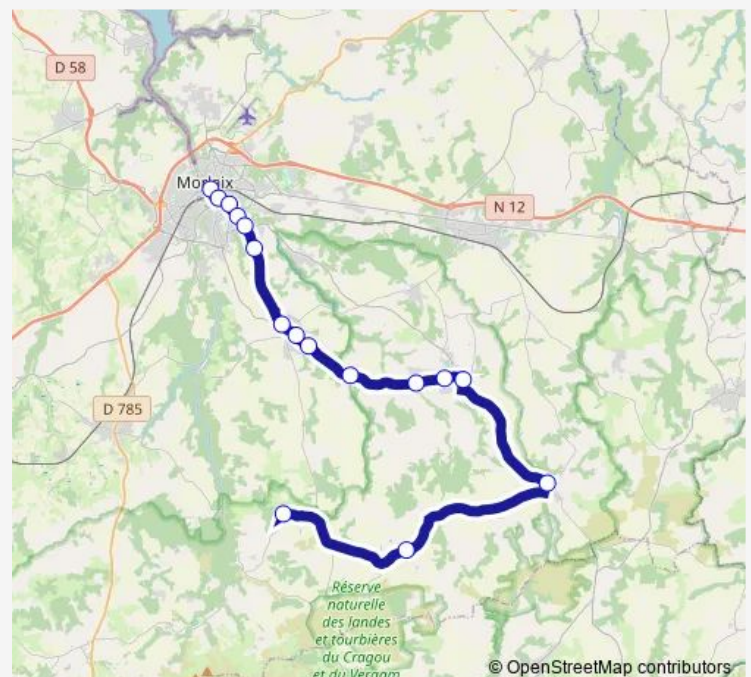

Hopital

Moulin Vert

Bourg

Bourg

Kermeur

LE Cloitre ST Thegonnec - Mairie

Route schedule

Place Cornic Leon — LE Cloitre ST Thegonnec - Mairie

Monday 11:50-18:05

Tuesday 11:50-18:05

Wednesday 11:50-18:05

Thursday 11:50-18:05

Friday 11:50-18:05

Saturday 11:50-18:05

Sunday —

Route info

Direction: Place Cornic Leon

Stops: 16

Trip Duration: 0 hour 38 min

Tad36e — L36+ LE Cloitre - Morlaix

BusMaps

Direction

LE Cloitre ST Thegonnec - Mairie — Place Cornic Tregor

16 stops

Place Cornic Tregor

Route schedule

LE Cloitre ST Thegonnec - Mairie — Place Cornic Tregor

Monday 09:02-16:15

Tuesday 09:02-16:15

Wednesday 09:02-16:15

Thursday 09:02-16:15

Friday 09:02-16:15