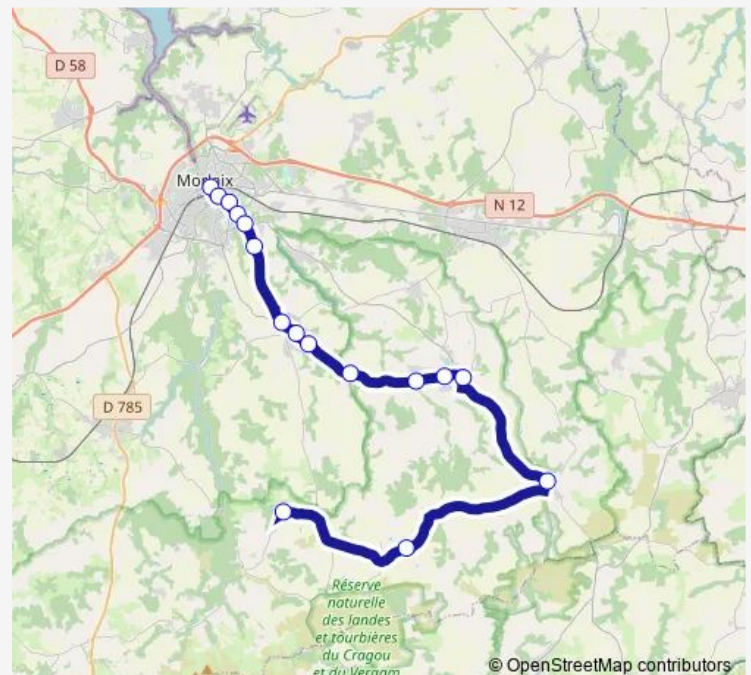

Hopital

Moulin Vert

Bourg

Bourg

Kermeur

LE Cloitre ST Thegonnec - Mairie

Route schedule

Place Cornic Leon — LE Cloitre ST Thegonnec - Mairie

Monday 11:50-18:05

Tuesday 11:50-18:05

Wednesday 11:50-18:05

Thursday 11:50-18:05

Friday 11:50-18:05

Saturday 11:50-18:05

Sunday —

Route info

Direction: Place Cornic Leon

Stops: 16

Trip Duration: 0 hour 38 min

TAD36E — L36+ LE Cloitre - Morlaix

BusMaps

Direction

LE Cloitre ST Thegonnec - Mairie — Place Cornic Tregor

16 stops

Saturday 09:02-16:15

Sunday —

Route info

Direction: LE Cloitre ST Thegonnec - Mairie

Stops: 16

Trip Duration: 0 hour 38 min

TAD36E Bus time schedules and route maps are available in an offline PDF at busmaps.com. Use the busmaps.com website to see live bus times, train schedule or subway schedule, and step-by-step directions for all public transit in Morlaix