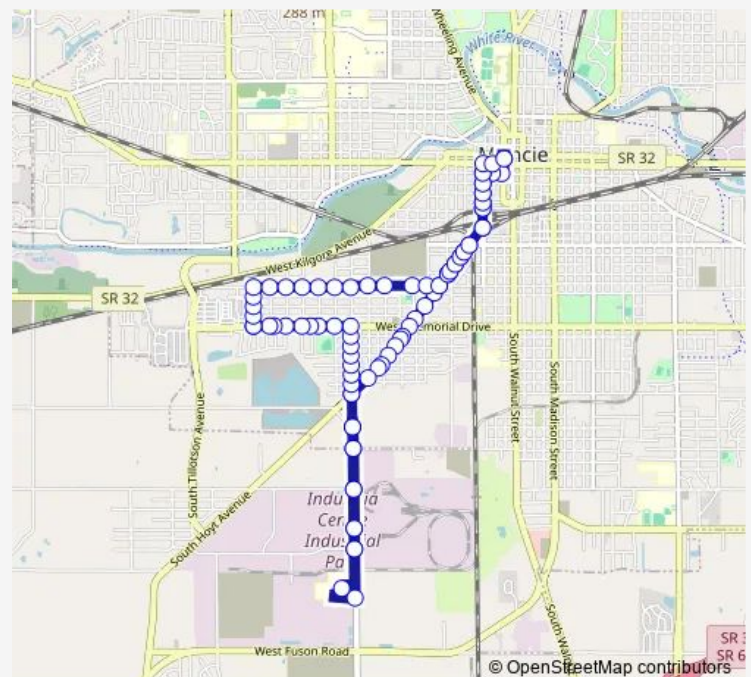

13th/Hoyt

Route schedule

Mits Station — Mits Station

Monday 06:15-17:45

Tuesday 06:15-17:45

Wednesday 06:15-17:45

Thursday 06:15-17:45

Friday 06:15-17:45

Saturday 08:15-17:15

Sunday —

Route info

Direction: Mits Station

Stops: 87

Trip Duration: 0 hour 25 min

Hoyt/Pierce

14th/Hoyt

15th/Hoyt

16th/Hoyt

17th & Hoyt

18th/Hoyt

Hoyt/Port

Cornbread/Cowan

23rd/Cowan

26th/Cowan