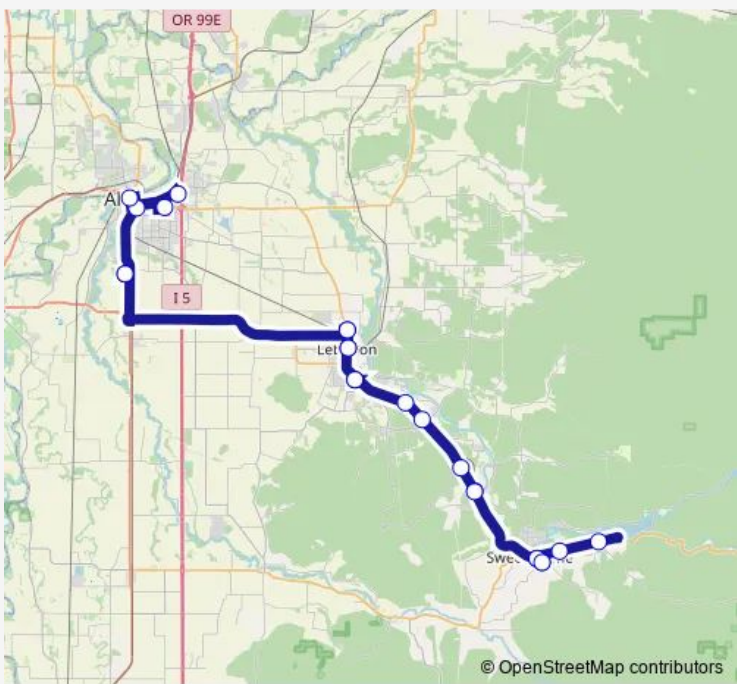

**Bus Linn Shuttle**

[Go to website](#)

**Direction**  
 Hoy's Ace Hardware — Sweet Home Senior Center  
 23 stops  
[Open route schedule](#)

- Hoy's Ace Hardware
- Foster Mall
- Sweet Home Senior Center
- Sweet Home Public Library - 13th Ave & Kalmia St
- Hwy 20 & Fairview Rd (Westbound)
- Hwy 20 at Green Thumb Garden Supply
- Lebanon Walmart (3290 S Santiam Hwy)
- Lebanon Park & E Oak St
- Linn-Benton Community College - Lebanon Center
- Linn-Benton Community College - Albany Main Campus
- Albany Amtrak Station
- Albany Clay St at Heritage Mall
- Winco & Kohl's (Killdeer Ave Se)
- Washington St SW & 1st Ave W
- Linn-Benton Community College - Albany Main Campus
- Linn-Benton Community College - Lebanon Center
- Lebanon Park & E Oak St
- Lebanon Walmart (3290 S Santiam Hwy)
- Hwy 20 & Sodaville Waterloo Rd
- Hwy 20 & Santiam Terrace Rd
- Hwy 20 & Liberty Rd (Eastbound)

**Route schedule**  
 Hoy's Ace Hardware — Sweet Home Senior Center

Monday	06:10-19:00
Tuesday	06:10-19:00
Wednesday	06:10-19:00
Thursday	06:10-19:00
Friday	06:10-19:00
Saturday	07:10-16:40
Sunday	—

**Route info**  
 Direction: Hoy's Ace Hardware  
 Stops: 23  
 Trip Duration: 3 hour 0 min

Sweet Home Public Library - 13th Ave & Kalmia St

Sweet Home Senior Center

Linn Shuttle Bus time schedules and route maps are available in an offline PDF at [busmaps.com](https://busmaps.com). Use the [busmaps.com](https://busmaps.com) website to see live bus times, train schedule or subway schedule, and step-by-step directions for all public transit in Sweet Home

The schedule is provided in the local timezone. Times with "(+1)" indicate departures on the next day.

PDF file created on 2025-01-31

2024 BusMaps.com - All Rights Reserved