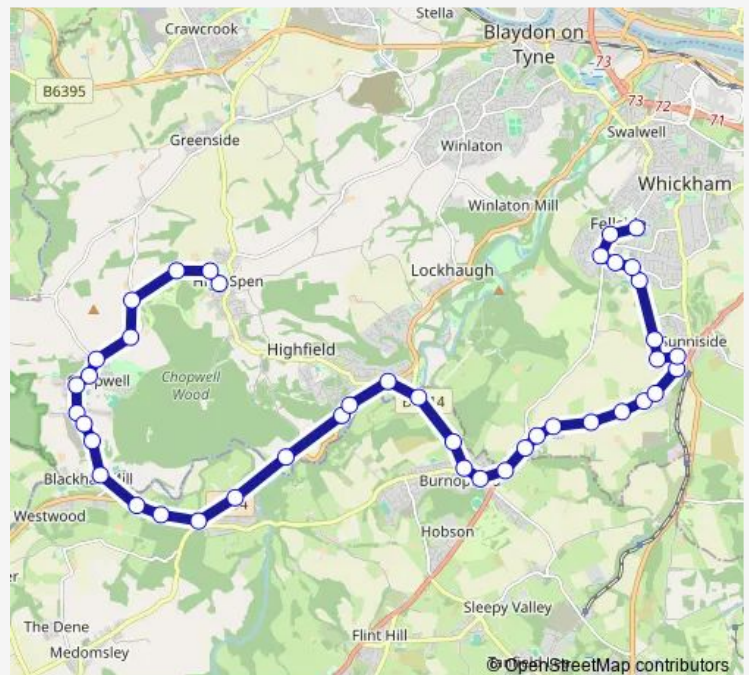

Bus S896 High Spen - Whickham School

[Go to website](#)

Direction

Glossop Street-Roseview Cottage — Whickham School

42 stops

[Open route schedule](#)

Glossop Street-Roseview Cottage

Glossop Street-East Street

Dipwood Road-Orchard Road

Station Road - Stirling Lane

Gibside Chapel entrance

Route schedule

Glossop Street-Roseview Cottage — Whickham School

Monday 07:30

Tuesday 07:30

Wednesday 07:30

Thursday 07:30

Friday 07:30

Saturday —

Sunday —

Route info

Direction: Glossop Street-Roseview Cottage

Stops: 42

Trip Duration: 1 hour 0 min