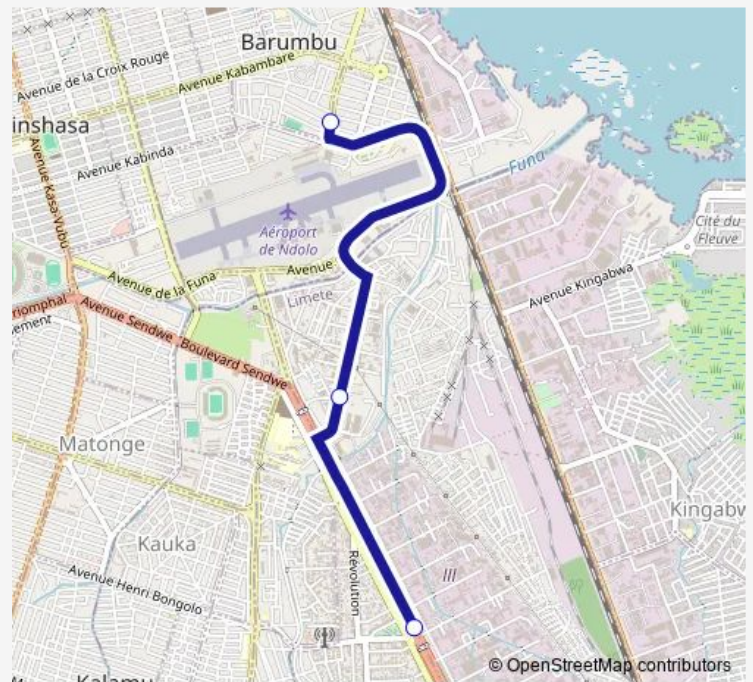

Bus Limete 7ieme Rue_ TO _ Beau Marche

[Go to website](#)

Direction

unknown — unknown

3 stops

[Open route schedule](#)

unknown

unknown

Saturday —

Sunday —

Route info

Direction: unknown

Stops: 3

Trip Duration: 0 hour 13 min

■ Limete 7ieme Rue_ TO _ Beau Marche

Direction

Route info

Direction: unknown

Stops: 2

Trip Duration: 0 hour 11 min

Direction

unknown — unknown

4 stops

[Open route schedule](#)

unknown

unknown

unknown

unknown

Route schedule

unknown — unknown

Monday	16:52
Tuesday	16:52
Wednesday	16:52
Thursday	16:52
Friday	16:52
Saturday	—
Sunday	—

Route info