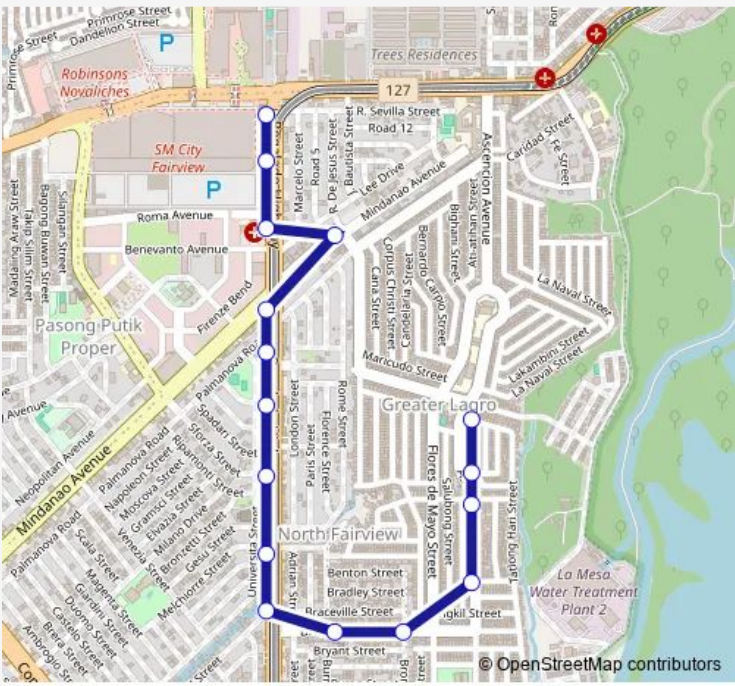

# Bus SM Fairview Lagro Subdivision Loop

[Go to website](#)

**Direction**  
 Ascencion Avenue / Tatlong Hari Street Intersection, Quezon City — SM Public Transport Terminal, Regalado Highway, Quezon City

16 stops

[Open route schedule](#)

- Ascencion Avenue / Tatlong Hari Street Intersection, Quezon City
- Ascencion Avenue, Quezon City
- Ascencion Avenue / Reyna Elena Intersection, Quezon City
- Ascencion Avenue / Bristol Street Intersection, Quezon City
- Bristol Street / Bronson Street Intersection, Quezon City
- Bristol Street, Quezon City
- Regalado Highway, Quezon City
- Regalado Highway / Brookside Intersection, Quezon City
- Regalado Highway / Sforza Intersection, Quezon City
- Regalado Highway, Quezon City
- Regalado Highway, Quezon City
- Regalado Highway / Mindanao Avenue Intersection, Quezon City
- Mindanao Avenue, Caloocan City
- Commonwealth Medical Centre, Regalado Highway, Quezon City
- Regalado Highway / SM Fairview Intersection, Quezon City
- SM Public Transport Terminal, Regalado Highway, Quezon City

**Route schedule**  
 Ascencion Avenue / Tatlong Hari Street Intersection, Quezon City — SM Public Transport Terminal, Regalado Highway, Quezon City

Monday	00:00
Tuesday	00:00
Wednesday	00:00
Thursday	00:00
Friday	00:00
Saturday	00:00
Sunday	00:00

**Route info**

Direction: Ascencion Avenue / Tatlong Hari Street Intersection, Quezon City

Stops: 16

Trip Duration: 0 hour 15 min

Bus time schedules and route maps are available in an offline PDF at [busmaps.com](https://busmaps.com). Use the [busmaps.com](https://busmaps.com) website to see live bus times, train schedule or subway schedule, and step-by-step directions for all public transit in Manila